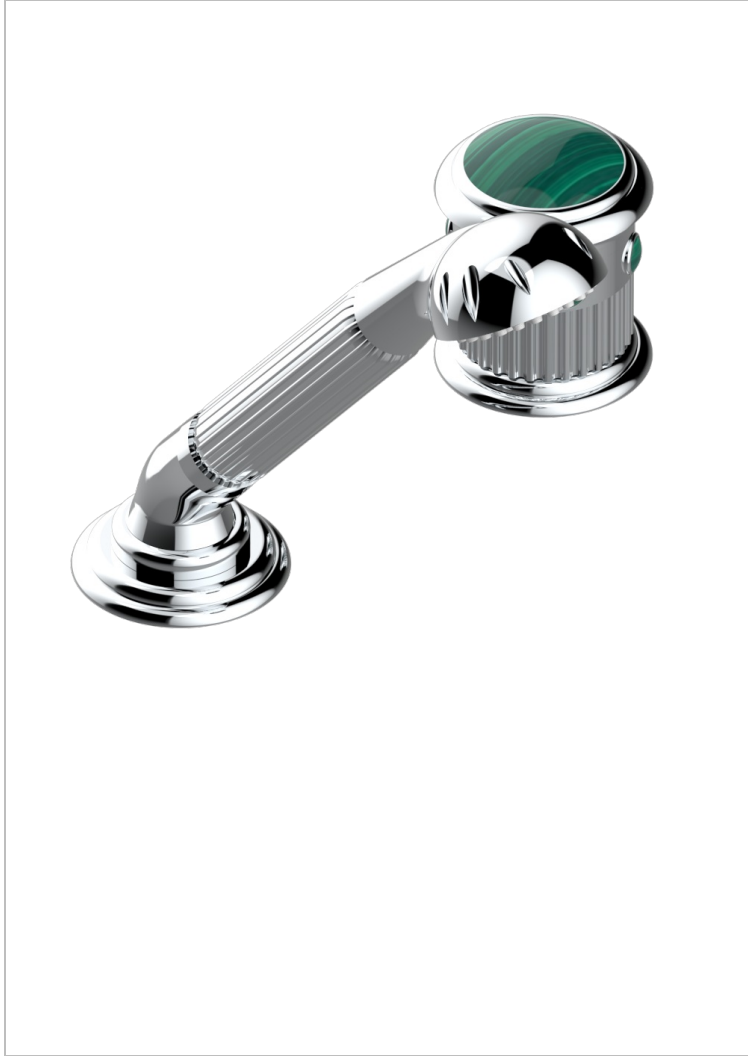

TROCADERO MALACHITE

U7A-6532/60A

Rim mounted ceramic mixer with handshower with progressive cartridge

THG[®]
PARIS

CHARACTERISTIC

- ACS : 22ACCLY009

STANDARDS

TECHNICAL SPECS

- Recommandé : 3 bars (max. 5 bars) - Advised : 43,5 psi (max. 72 psi)
- 9,5 l/min à 3 bars (2.5 gpm at 43.5 psi)

AVAILABLE FINITIONS

Antique nickel - H28
Black ceram - D30
Blush PVD - H62
Brass color PVD - H49
Brown bronze color PVD - F33
Gold color PVD - H52

Graphite PVD - H64
Matt Umber PVD - H67
Matt blush PVD - H60
Matt brass color PVD - H50
Matt brown bronze color PVD - F34
Matt chrome - C02

Matt gold - F07
Matt gold color PVD - H53
Matt graphite PVD - H65
Matt nickel (color finish) - C01
Matt nickel color PVD - H56
Nickel color PVD - H55

Polished chrome (color finish) - A02
Polished chrome / Polished gold (color finish) - G02
Polished gold (color finish) - F01
Polished nickel - B01
Soft gold - F30
Soft matt gold - F31
Umber PVD - H66