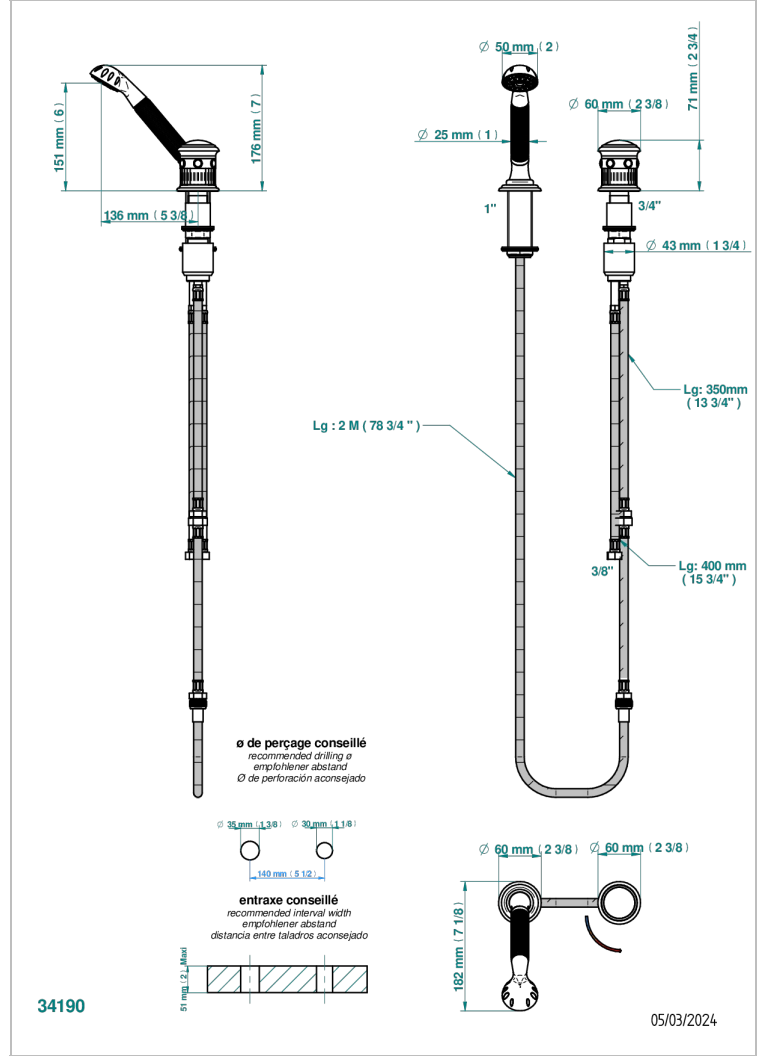

TROCADERO MALACHITE

U7A-6532/60A

Rim mounted ceramic mixer with handshower with progressive cartridge

THG[®]
PARIS

CHARACTERISTIC

- ACS : 22ACCLY009

STANDARDS

TECHNICAL SPECS

- Recommandé : 3 bars (max. 5 bars) - Advised : 43,5 psi (max. 72 psi)
- 9,5 l/min à 3 bars (2.5 gpm at 43.5 psi)

AVAILABLE FINITIONS

Antique nickel - H28
Black ceram - D30
Blush PVD - H62
Brass color PVD - H49
Brown bronze color PVD - F33
Gold color PVD - H52