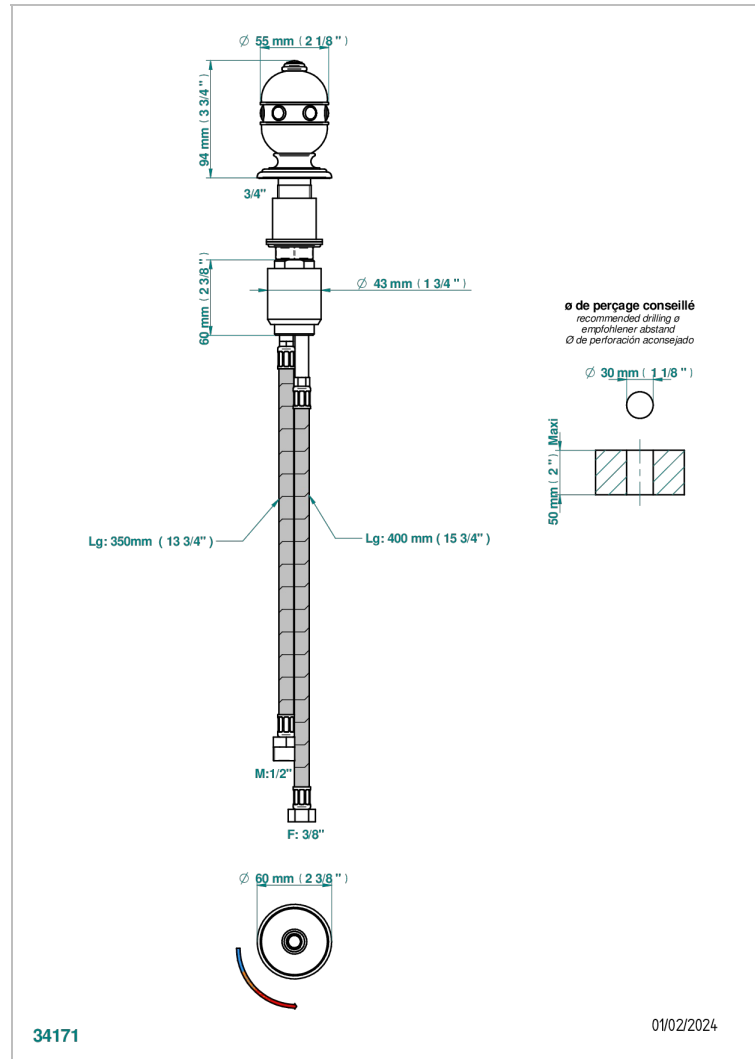

# SULLY WHITE ONYX

U1S-6532

Rim mounted ceramic mixer with progressive cartridge

## CHARACTERISTIC

- ACS : 22ACCLY009