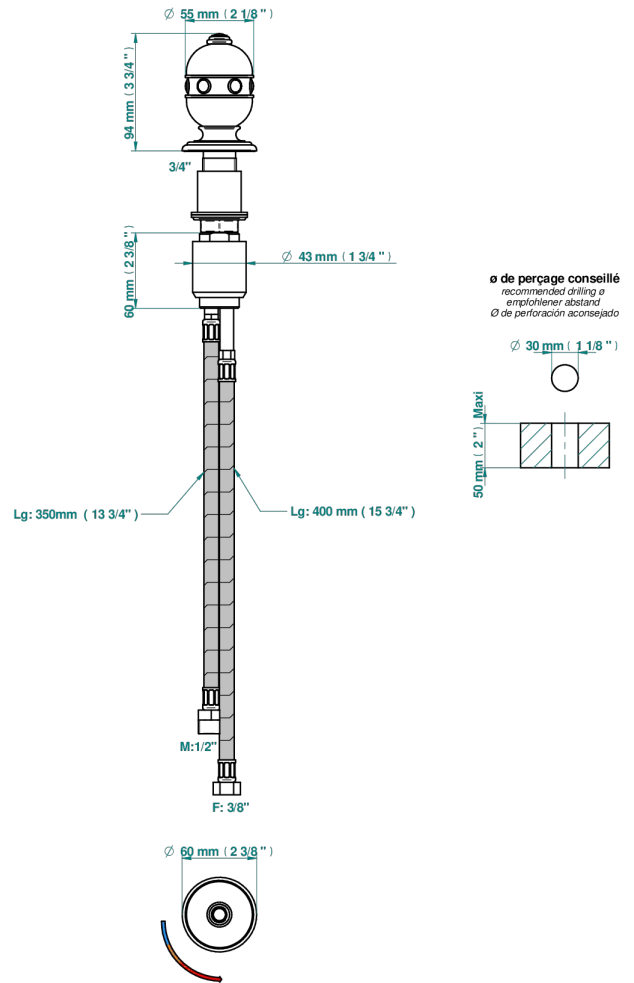

SULLY WHITE ONYX

U1S-6532

Rim mounted ceramic mixer with progressive cartridge

34171

01/02/2024

CHARACTERISTIC

- ACS : 22ACCLY009

STANDARDS

AVAILABLE FINITIONS

Antique nickel - H28
Black ceram - D30
Blush PVD - H62
Brass color PVD - H49
Brown bronze color PVD - F33
Gold color PVD - H52

Graphite PVD - H64
Matt Umber PVD - H67
Matt blush PVD - H60
Matt brass color PVD - H50
Matt brown bronze color PVD - F34
Matt chrome - C02