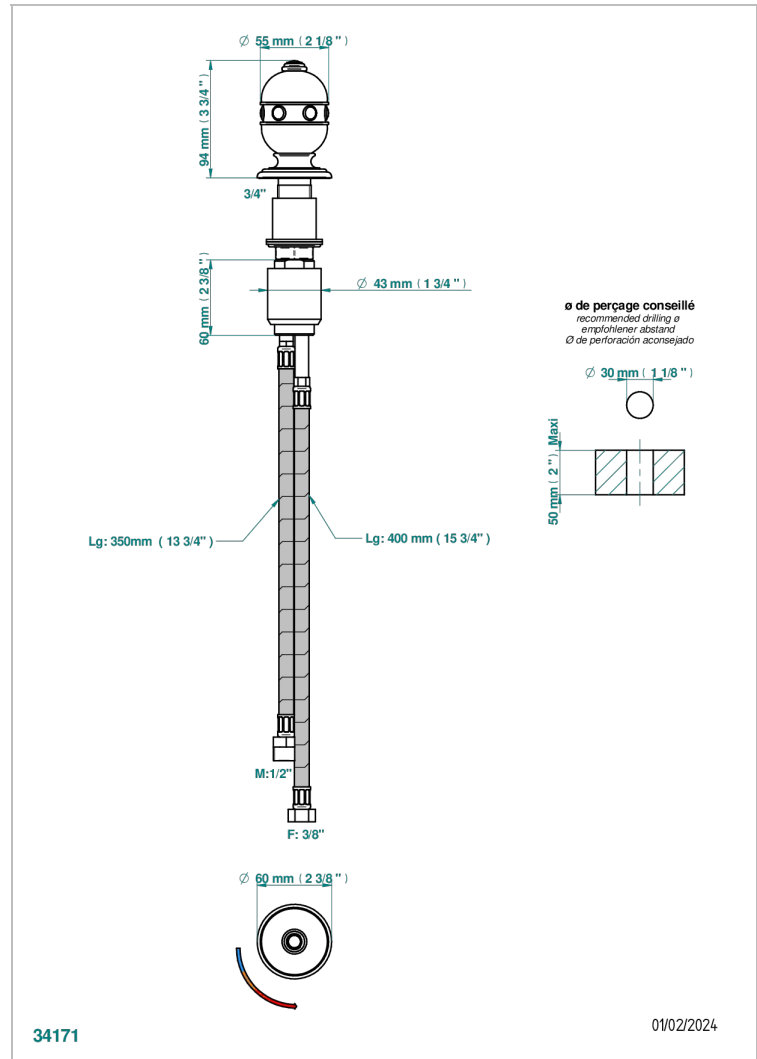

SULLY WHITE ONYX

U1S-6532

Rim mounted ceramic mixer with progressive cartridge

CHARACTERISTIC

- ACS : 22ACCLY009

STANDARDS

AVAILABLE FINITIONS

Antique nickel - H28
Black ceram - D30
Blush PVD - H62
Brass color PVD - H49
Brown bronze color PVD - F33
Gold color PVD - H52