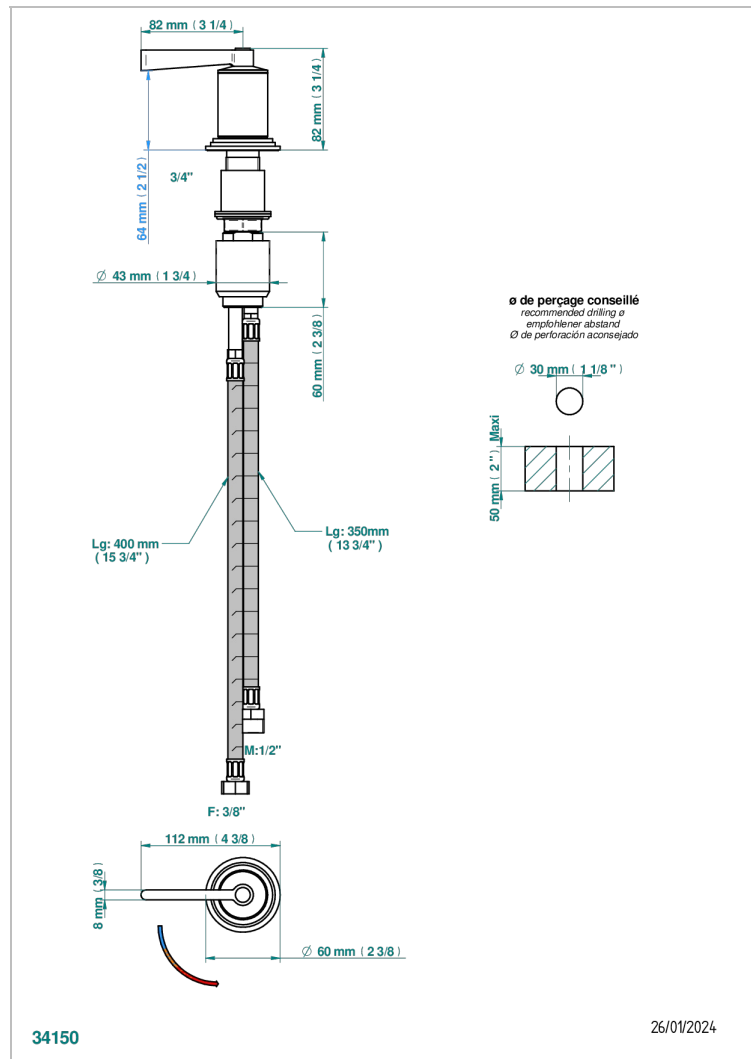

FAUBOURG METAL WITH LEVER HANDLES

G2U-6532

Rim mounted ceramic mixer with progressive cartridge

CHARACTERISTIC

- ACS : 22ACCLY009

STANDARDS

AVAILABLE FINITIONS

Black ceram - D30

Umber PVD - H66