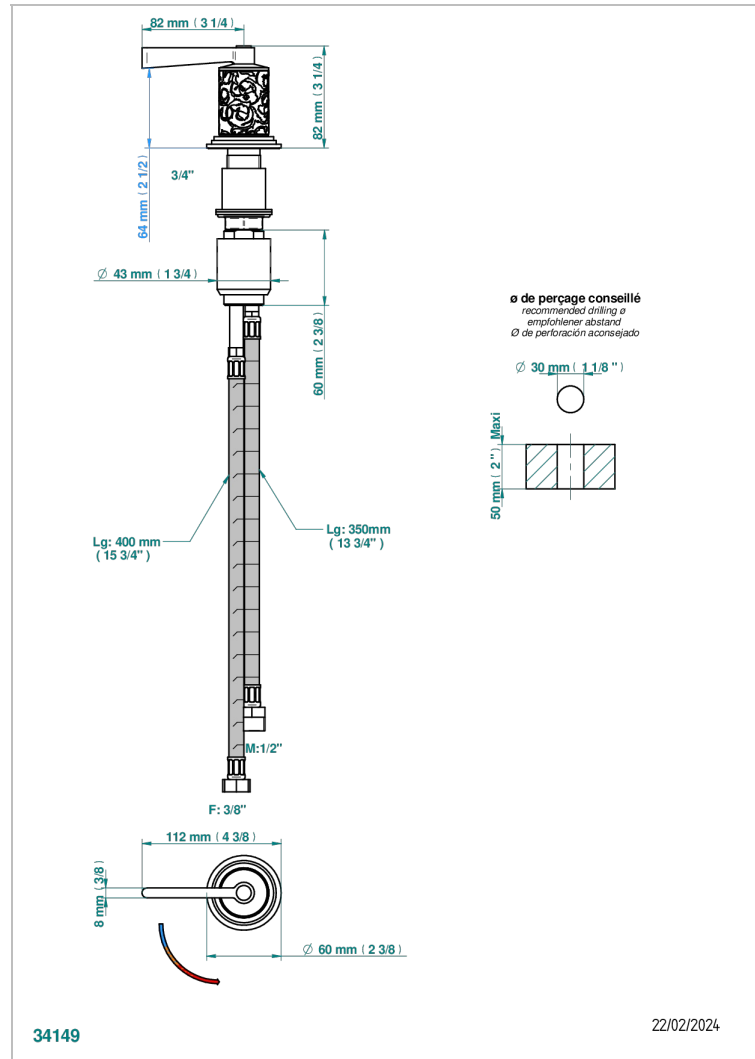

FRIVOLE WITH LEVER HANDLES

G2S-6532

Rim mounted ceramic mixer with progressive cartridge

CHARACTERISTIC

- ACS : 22ACCLY009

STANDARDS

AVAILABLE FINITIONS

Black ceram - D30
Blush PVD - H62
Brass color PVD - H49
Brown bronze color PVD - F33
Chrome polished - A02
Chrome polished / gold polished - G02