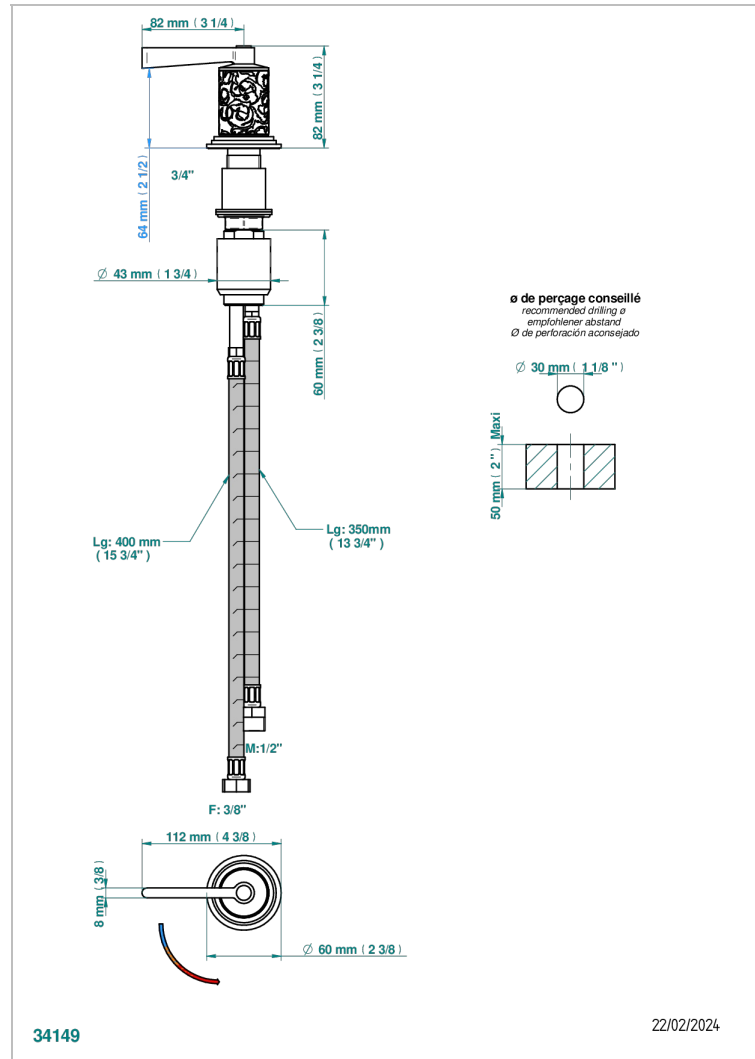

FRIVOLE WITH LEVER

G2S-6532

Rim mounted ceramic mixer with progressive cartridge

CHARACTERISTIC

- ACS : 22ACCLY009

STANDARDS

AVAILABLE FINITIONS

Antique nickel - H28
Black ceram - D30
Blush PVD - H62
Brass color PVD - H49
Brown bronze color PVD - F33
Gold color PVD - H52