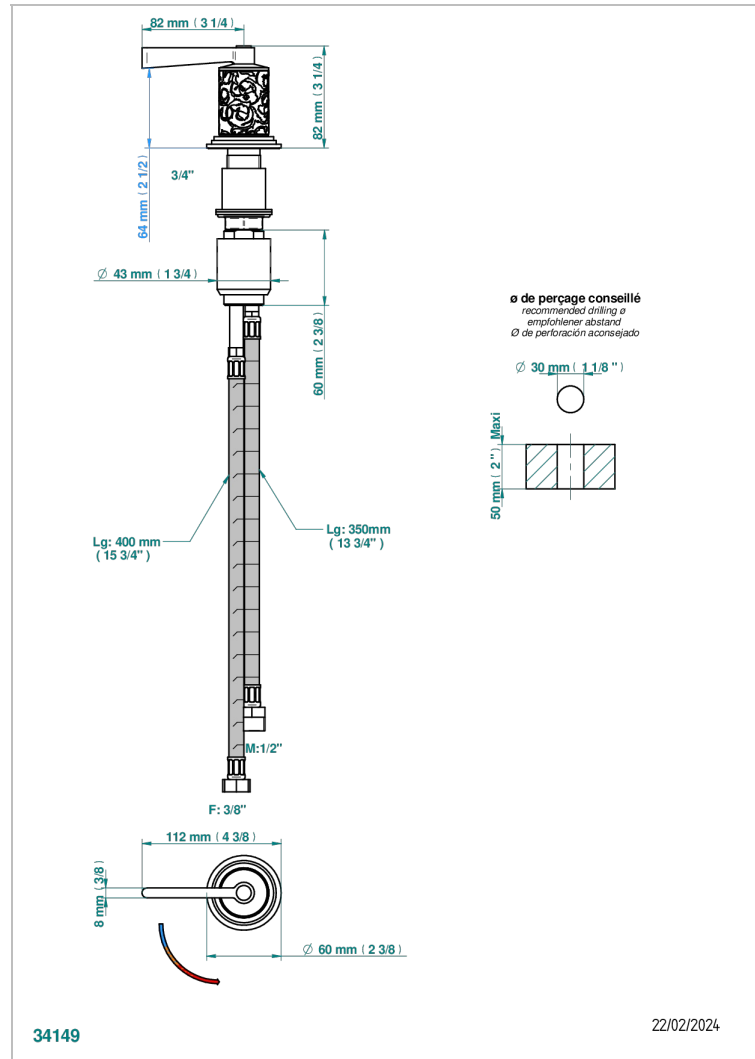

# FRIVOLE WITH LEVER

G2S-6532

Rim mounted ceramic mixer with progressive cartridge

## CHARACTERISTIC

- ACS : 22ACCLY009