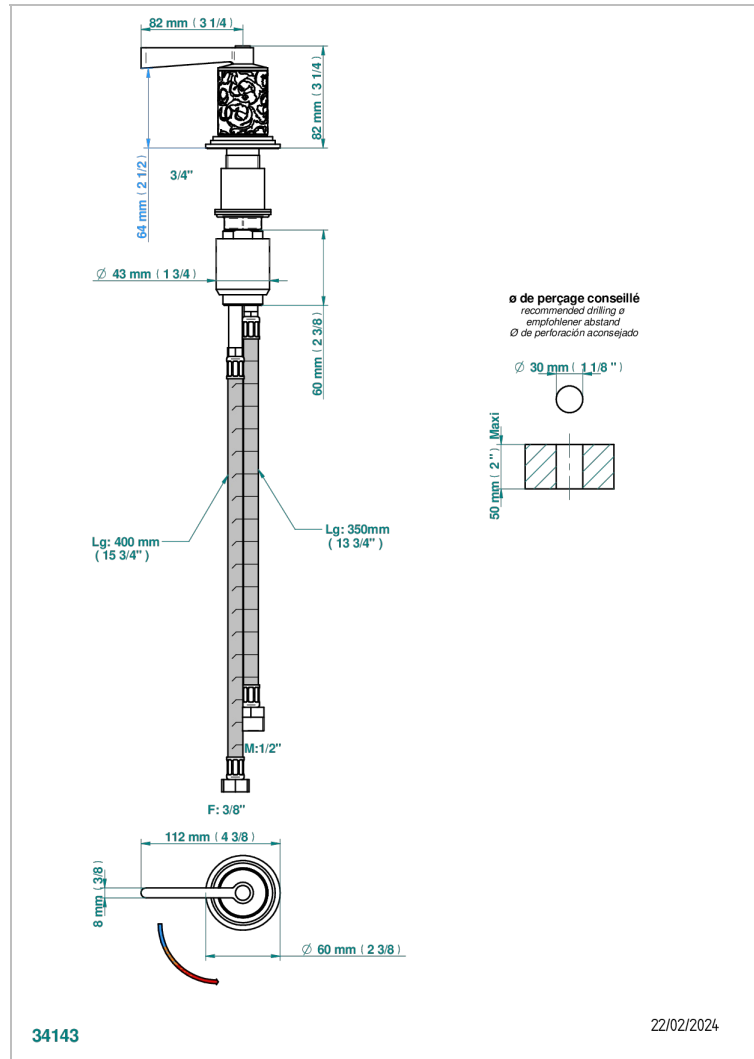

FROUFROU WITH LEVER HANDLES

G2P-6532

Rim mounted ceramic mixer with progressive cartridge

CHARACTERISTIC

- ACS : 22ACCLY009

STANDARDS

AVAILABLE FINITIONS

Black ceram - D30
Blush PVD - H62
Brass color PVD - H49
Brown bronze color PVD - F33
Chrome polished - A02
Chrome polished / gold polished - G02

Matt nickel color PVD - H56
Nickel antique / Sovereign - H28
Nickel color PVD - H55
Nickel polished - B01
Soft gold - F30
Soft matt gold - F31

Umber PVD - H66