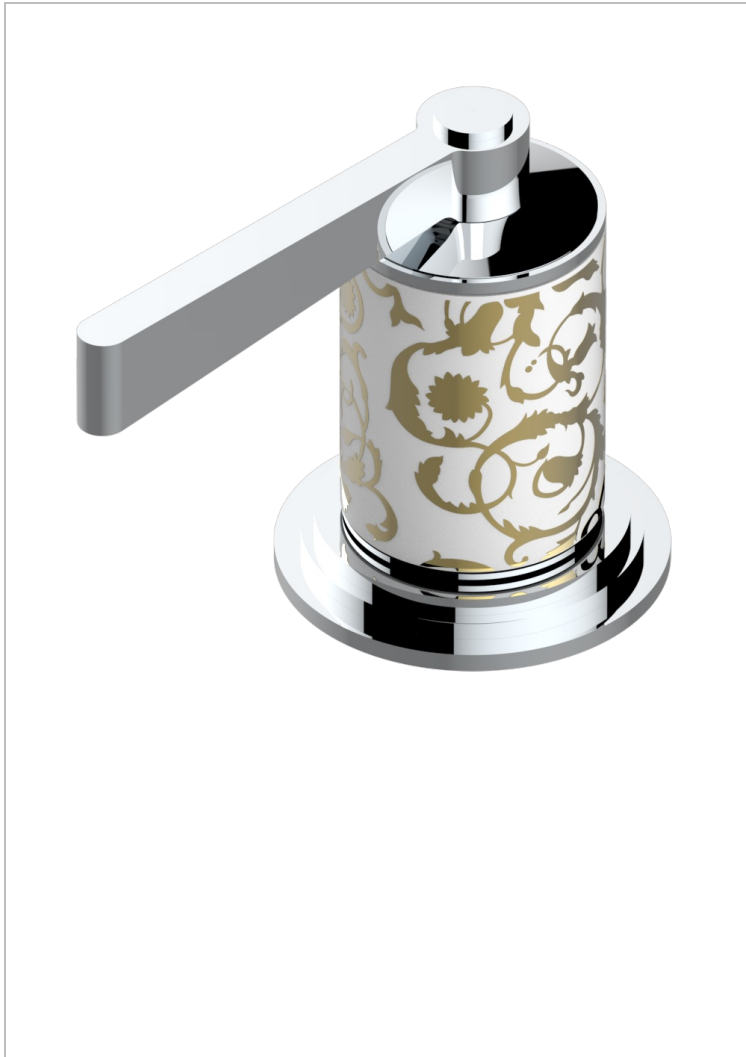

# FROUFROU WITH LEVER

G2P-6532

Rim mounted ceramic mixer with progressive cartridge

## CHARACTERISTIC

- ACS : 22ACCLY009

## AVAILABLE FINITIONS

Antique nickel - H28  
Black ceram - D30  
Blush PVD - H62  
Brass color PVD - H49  
Brown bronze color PVD - F33  
Gold color PVD - H52

Graphite PVD - H64  
Matt Umber PVD - H67  
Matt blush PVD - H60  
Matt brass color PVD - H50  
Matt brown bronze color PVD - F34  
Matt chrome - C02