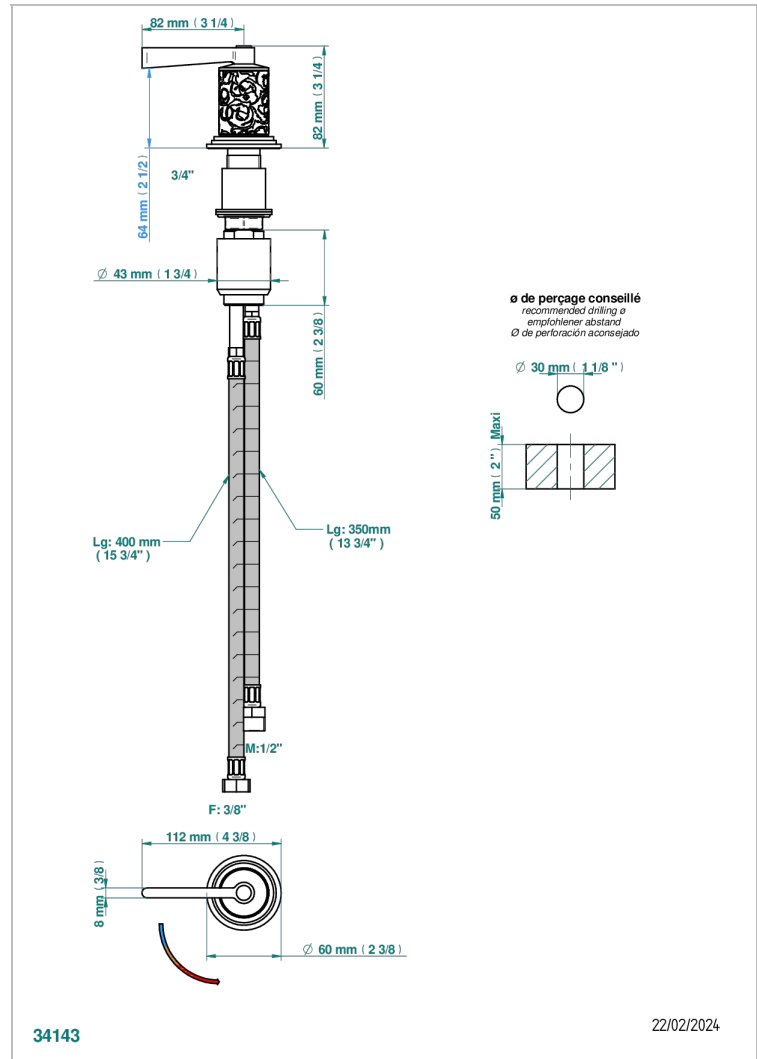

# FROUFROU WITH LEVER

G2P-6532

Rim mounted ceramic mixer with progressive cartridge

## CHARACTERISTIC

- ACS : 22ACCLY009