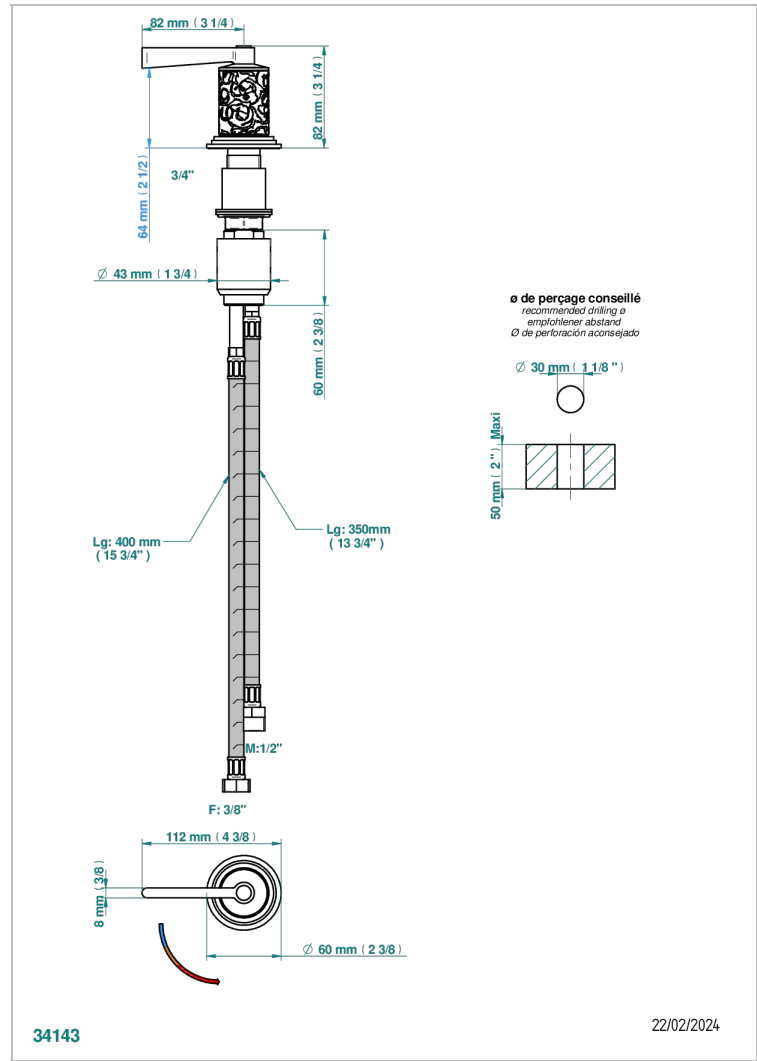

FROUFROU WITH LEVER

G2P-6532

Rim mounted ceramic mixer with progressive cartridge

CHARACTERISTIC

- ACS : 22ACCLY009

STANDARDS

AVAILABLE FINITIONS

Antique nickel - H28
Black ceram - D30
Blush PVD - H62
Brass color PVD - H49
Brown bronze color PVD - F33
Gold color PVD - H52