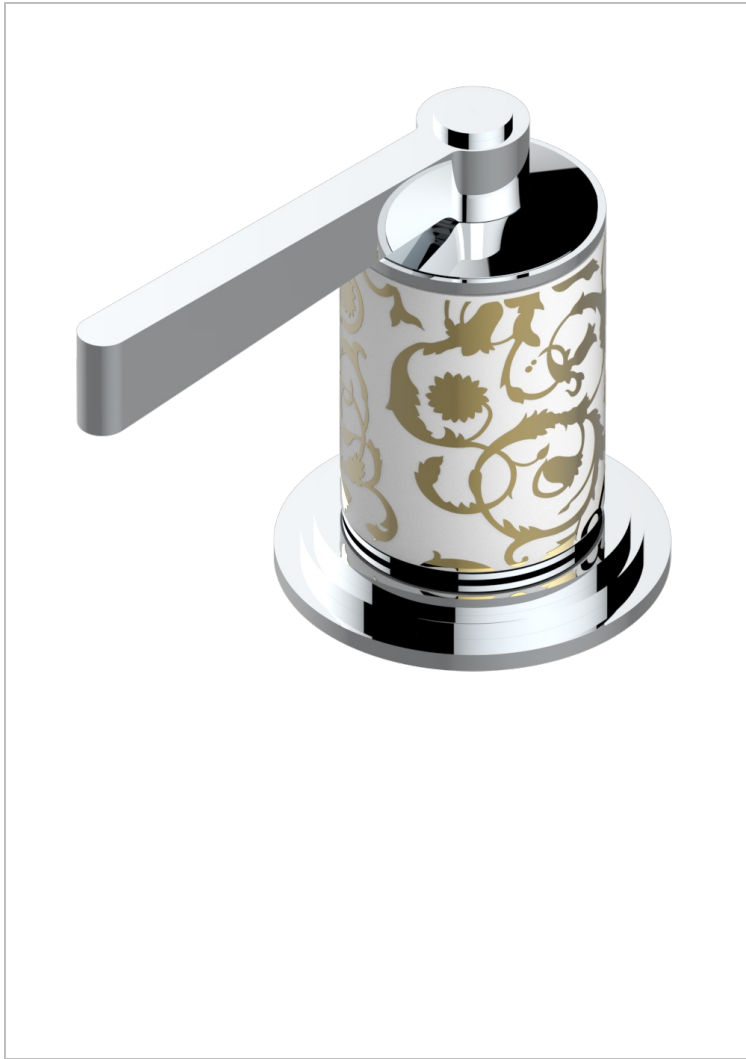

FROUFROU WITH LEVER

G2P-6532

Rim mounted ceramic mixer with progressive cartridge

CHARACTERISTIC

- ACS : 22ACCLY009

STANDARDS

AVAILABLE FINITIONS

Antique nickel - H28
Black ceram - D30
Blush PVD - H62
Brass color PVD - H49
Brown bronze color PVD - F33
Gold color PVD - H52

Graphite PVD - H64
Matt Umber PVD - H67
Matt blush PVD - H60
Matt brass color PVD - H50
Matt brown bronze color PVD - F34
Matt chrome - C02

Matt gold - F07
Matt gold color PVD - H53
Matt graphite PVD - H65
Matt nickel (color finish) - C01
Matt nickel color PVD - H56
Nickel color PVD - H55

Polished chrome (color finish) - A02
Polished chrome / Polished gold (color finish) - G02
Polished gold (color finish) - F01
Polished nickel - B01
Soft gold - F30
Soft matt gold - F31
Umber PVD - H66