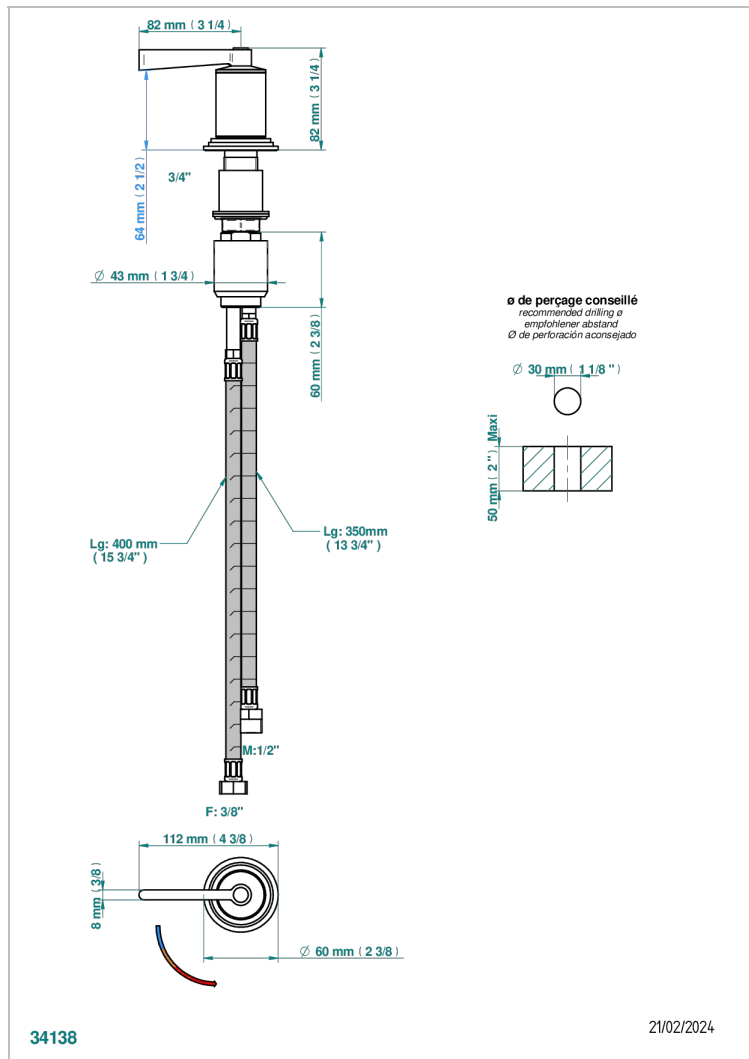

FAUBOURG BLACK PORCELAIN WITH LEVER

G2M-6532

Rim mounted ceramic mixer with progressive cartridge

34138

21/02/2024

CHARACTERISTIC

- ACS : 22ACCLY009

STANDARDS