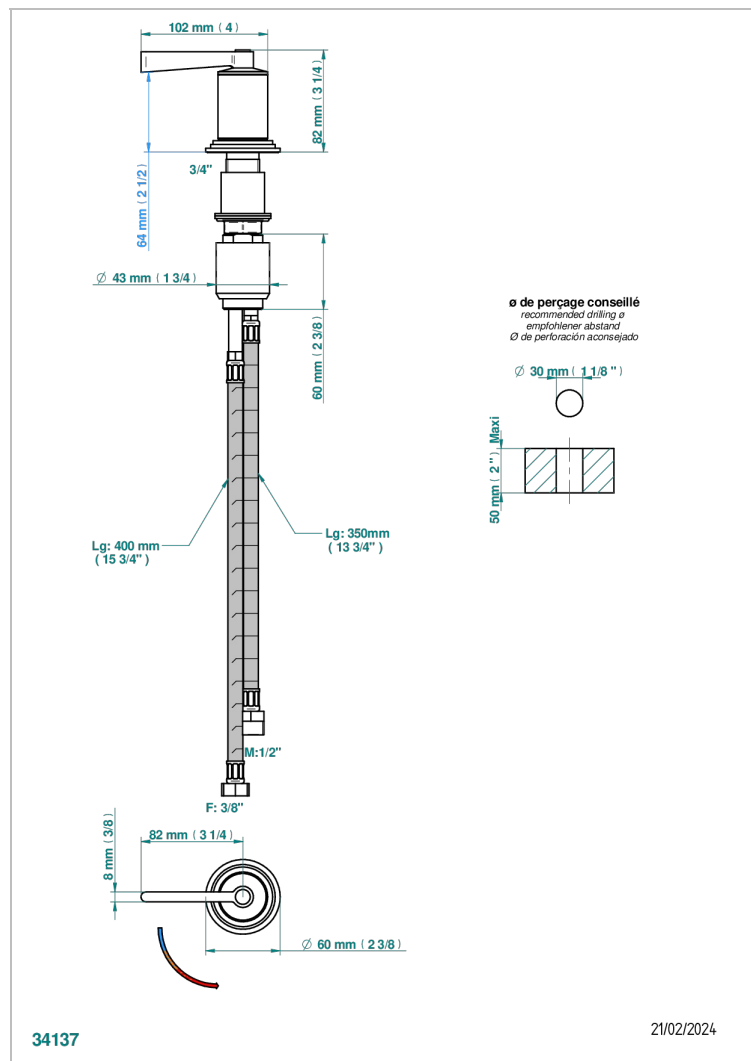

# FAUBOURG WHITE PORCELAIN WITH LEVER HANDLES

G2J-6532

Rim mounted ceramic mixer with progressive cartridge

## CHARACTERISTIC

- ACS : 22ACCLY009