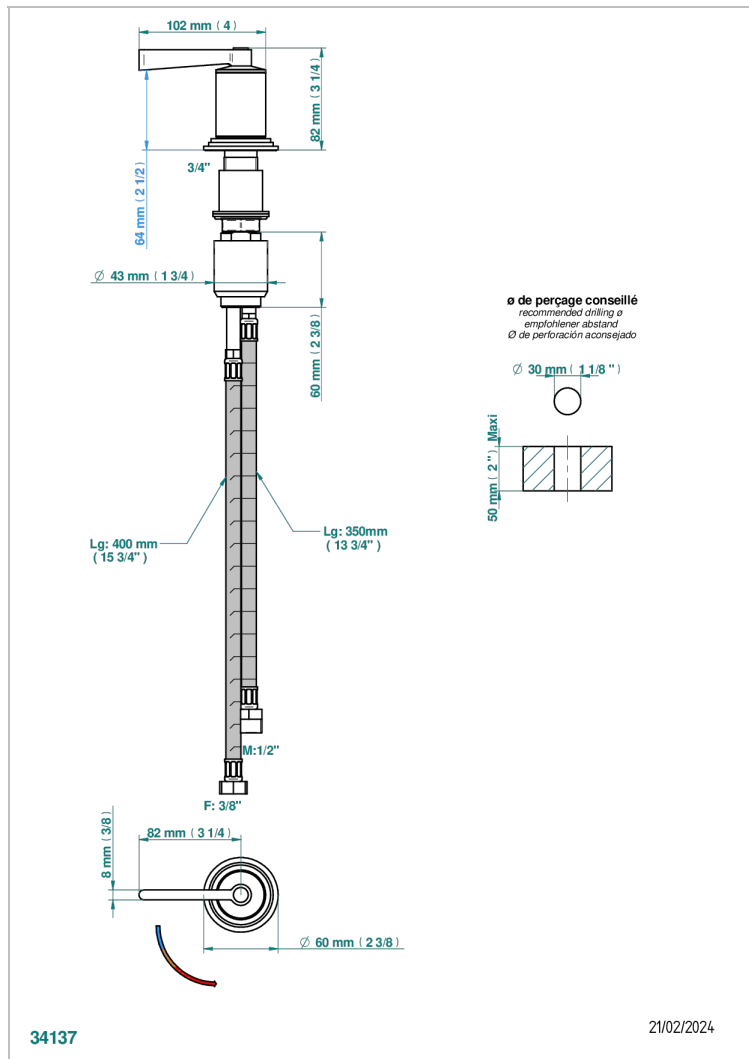

FAUBOURG WHITE PORCELAIN WITH LEVER

G2J-6532

Rim mounted ceramic mixer with progressive cartridge

34137

21/02/2024

CHARACTERISTIC

- ACS : 22ACCLY009

STANDARDS