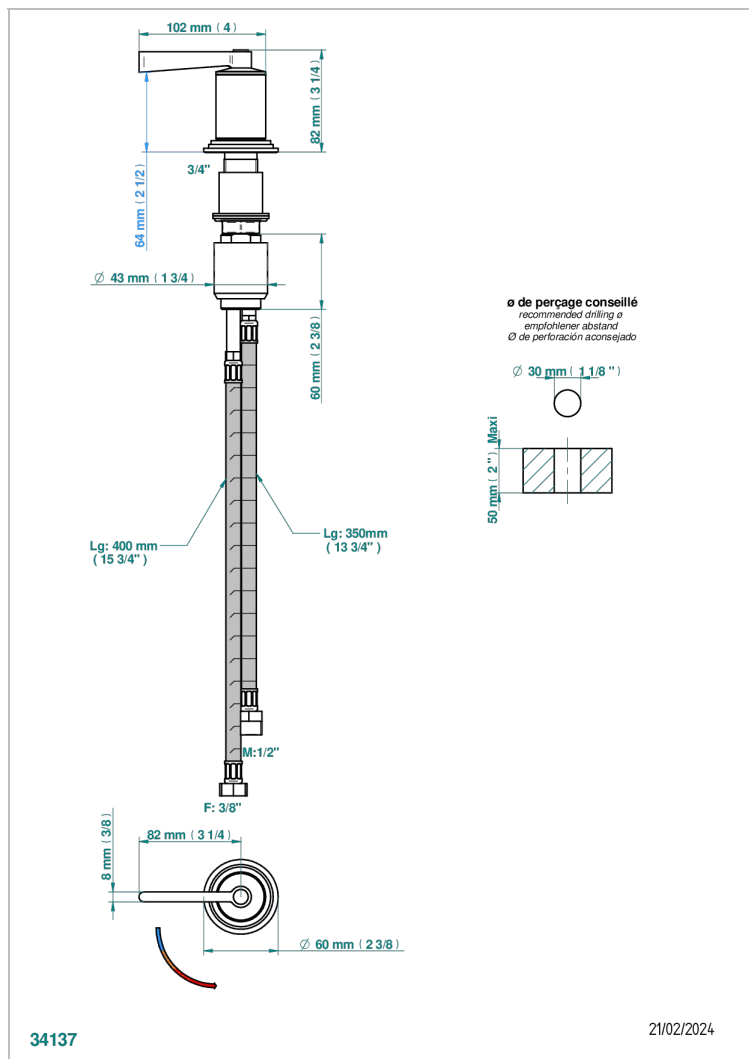

FAUBOURG WHITE PORCELAIN WITH LEVER

G2J-6532

Rim mounted ceramic mixer with progressive cartridge

特色

- ACS : 22ACCLY009

标准

可选饰面

Black ceram - D30
Blush PVD - H62
Graphite PVD - H64
Matt Umber PVD - H67
Matt blush PVD - H60
Matt graphite PVD - H65