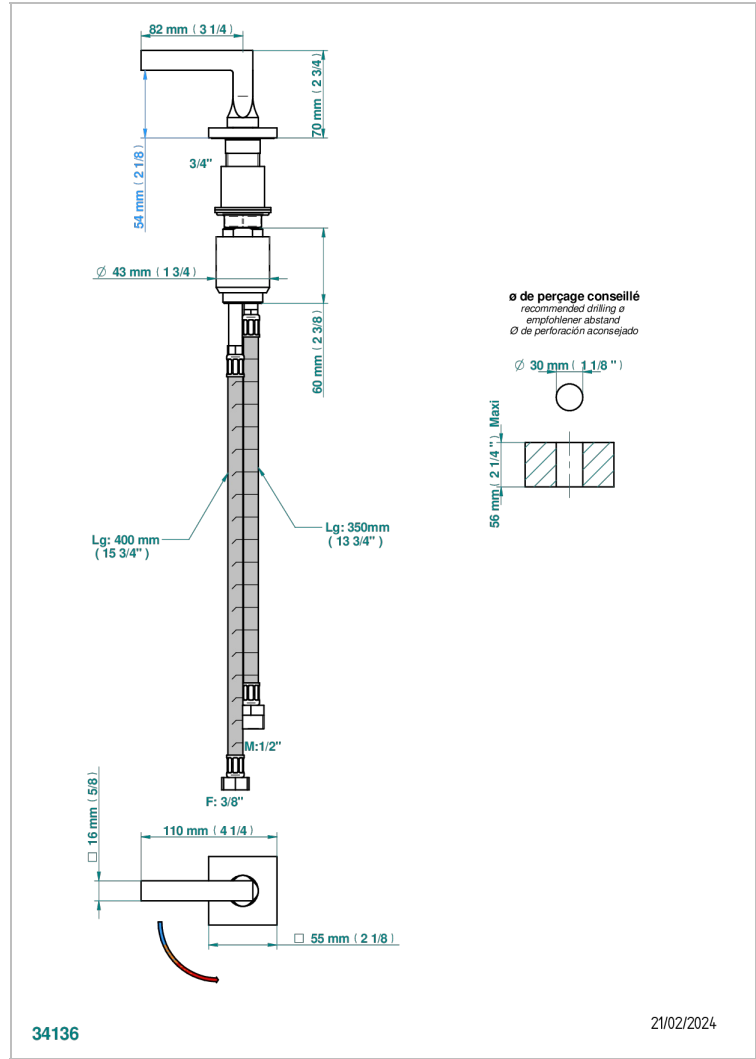

# BELUGA WITH LEVER HANDLES

G1U-6532

Rim mounted ceramic mixer with progressive cartridge

## CHARACTERISTIC

- ACS : 22ACCLY009