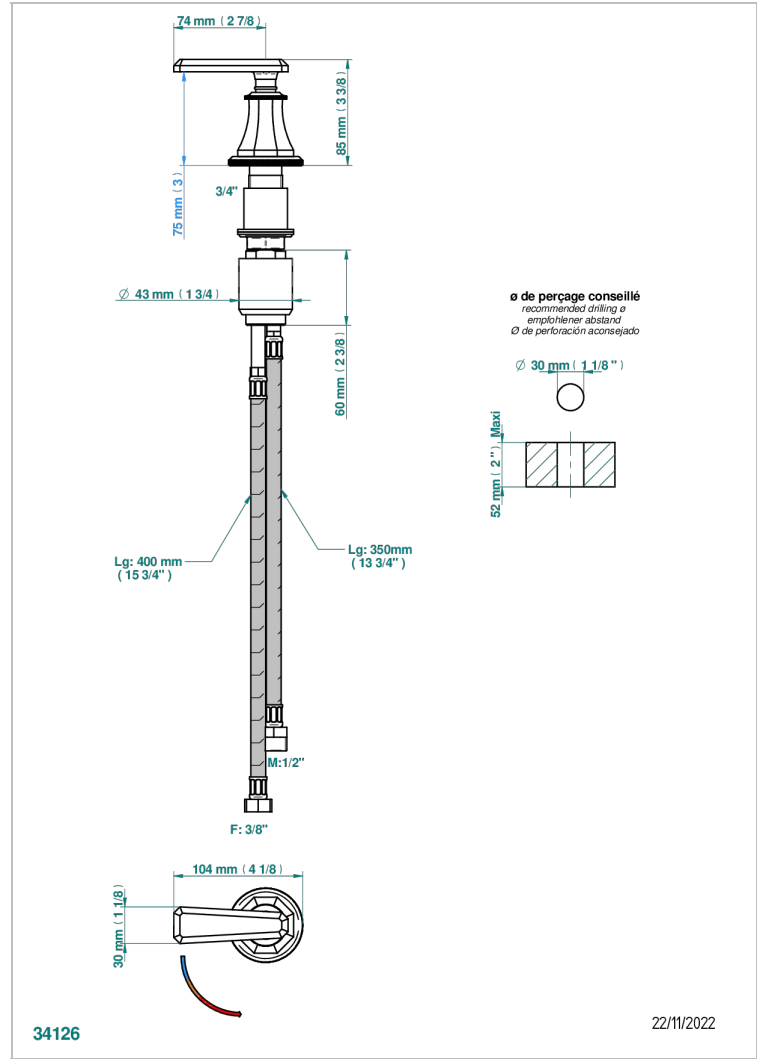

TRADITION WITH LEVER

A58-6532

Rim mounted ceramic mixer with progressive cartridge

CHARACTERISTIC

- ACS : 22ACCLY009

STANDARDS

AVAILABLE FINITIONS

Antique nickel - H28
Black ceram - D30
Blush PVD - H62
Brass color PVD - H49
Brown bronze color PVD - F33
Gold color PVD - H52