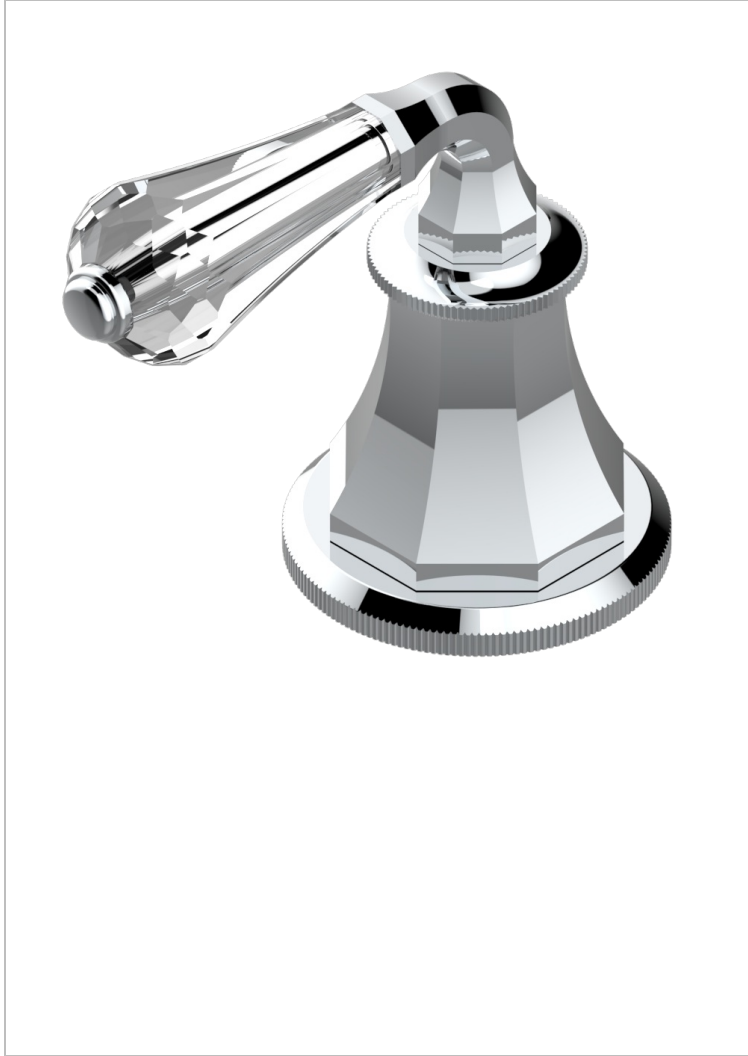

ART DECO CRYSTAL

A56-6532

Rim mounted ceramic mixer with progressive cartridge

CHARACTERISTIC

- ACS : 22ACCLY009

STANDARDS

AVAILABLE FINITIONS

Black ceram - D30
Blush PVD - H62
Brass color PVD - H49
Brown bronze color PVD - F33
Chrome polished - A02
Chrome polished / gold polished - G02

Copper antique matt, coated - H07
Gold color PVD - H52
Gold mat - F07
Gold polished - F01
Graphite PVD - H64
Light coated bronze - D01

Matt Umber PVD - H67
Matt blush PVD - H60
Matt brass color PVD - H50
Matt brown bronze color PVD - F34
Matt chrome (American satin) - C02
Matt gold color PVD - H53