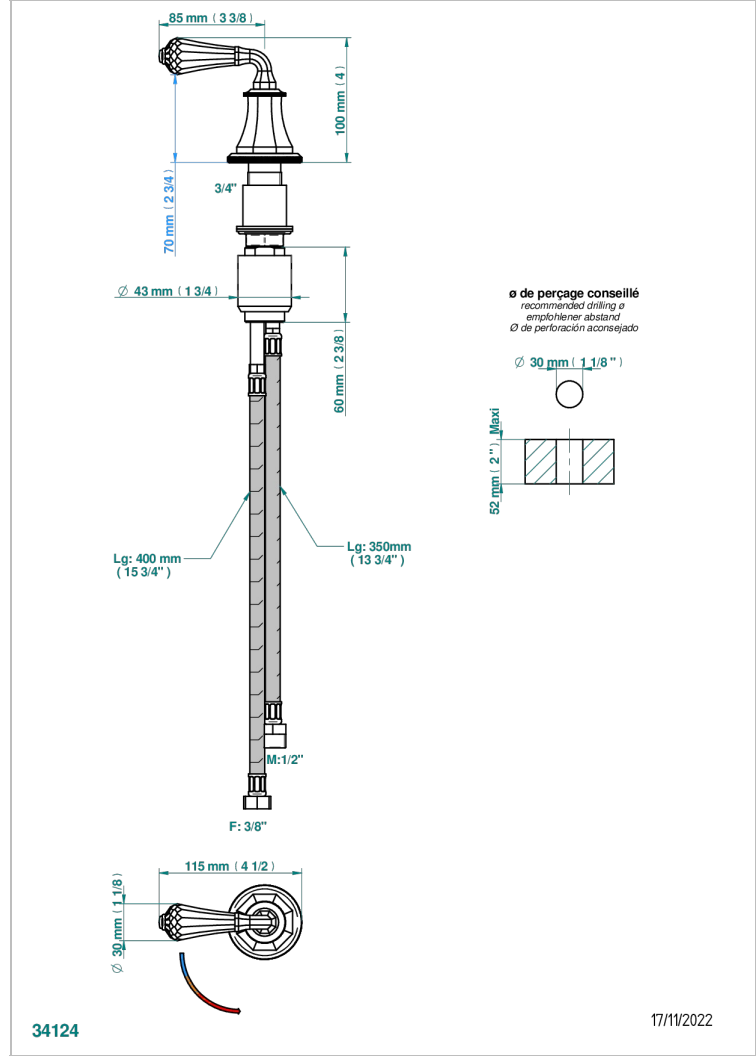

ART DECO CRYSTAL

A56-6532

Rim mounted ceramic mixer with progressive cartridge

CHARACTERISTIC

- ACS : 22ACCLY009

STANDARDS

AVAILABLE FINITIONS

Black ceram - D30
Blush PVD - H62
Brass color PVD - H49
Brown bronze color PVD - F33
Chrome polished - A02
Chrome polished / gold polished - G02

Copper antique matt, coated - H07
Gold color PVD - H52
Gold mat - F07
Gold polished - F01
Graphite PVD - H64
Light coated bronze - D01

Matt Umber PVD - H67
Matt blush PVD - H60
Matt brass color PVD - H50
Matt brown bronze color PVD - F34
Matt chrome (American satin) - C02
Matt gold color PVD - H53