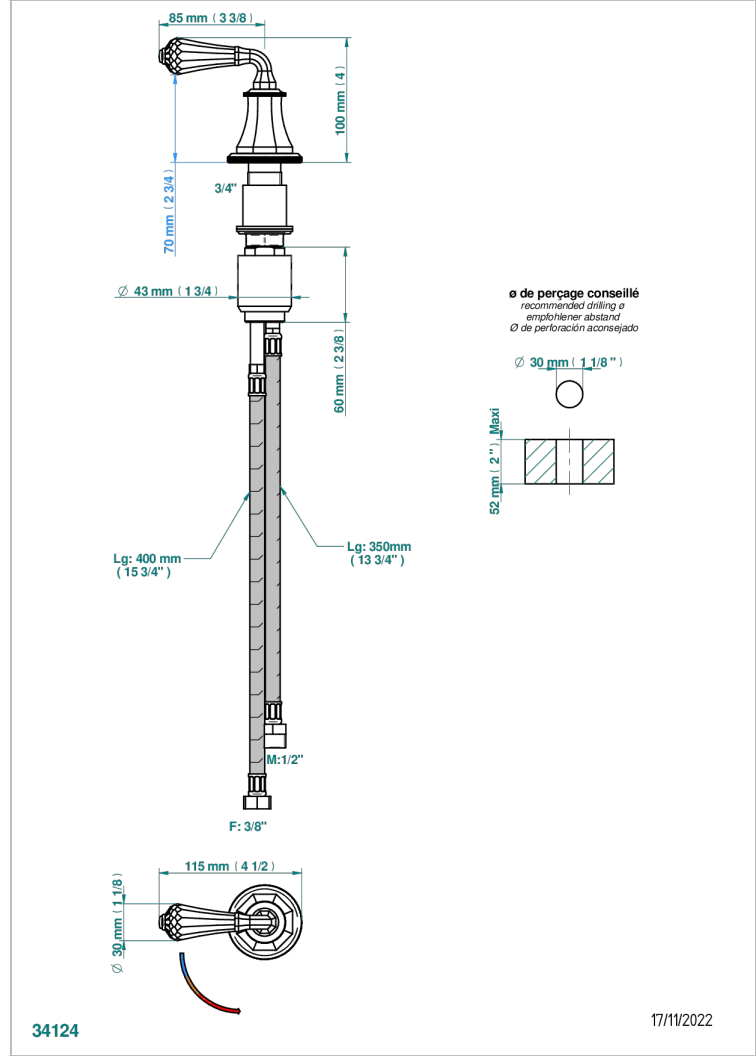

ART DECO CRYSTAL

A56-6532

Rim mounted ceramic mixer with progressive cartridge

CHARACTERISTIC

- ACS : 22ACCLY009

STANDARDS

AVAILABLE FINITIONS

- Antique nickel - H28
- Black ceram - D30
- Blush PVD - H62
- Brass color PVD - H49
- Brown bronze color PVD - F33
- Gold color PVD - H52