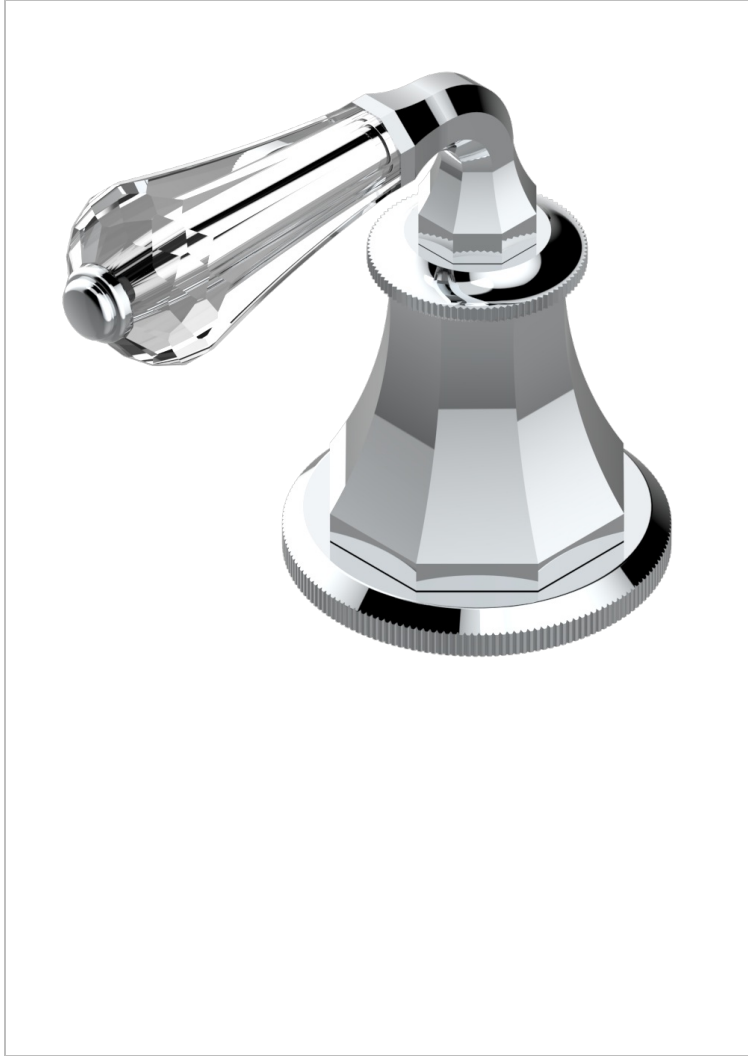

ART DECO CRYSTAL

A56-6532

Rim mounted ceramic mixer with progressive cartridge

CHARACTERISTIC

- ACS : 22ACCLY009

STANDARDS

AVAILABLE FINITIONS

- Antique nickel - H28
- Black ceram - D30
- Blush PVD - H62
- Brass color PVD - H49
- Brown bronze color PVD - F33
- Gold color PVD - H52

- Graphite PVD - H64
- Lacquered light bronze - D01
- Matt Umber PVD - H67
- Matt blush PVD - H60
- Matt brass color PVD - H50
- Matt brown bronze color PVD - F34

- Matt chrome - C02
- Matt gold - F07
- Matt gold color PVD - H53
- Matt graphite PVD - H65
- Matt nickel (color finish) - C01
- Matt nickel color PVD - H56

- Natural smoked Brass - A13
- Nickel color PVD - H55
- Polished chrome (color finish) - A02
- Polished chrome / Polished gold (color finish) - G02
- Polished gold (color finish) - F01
- Polished nickel - B01