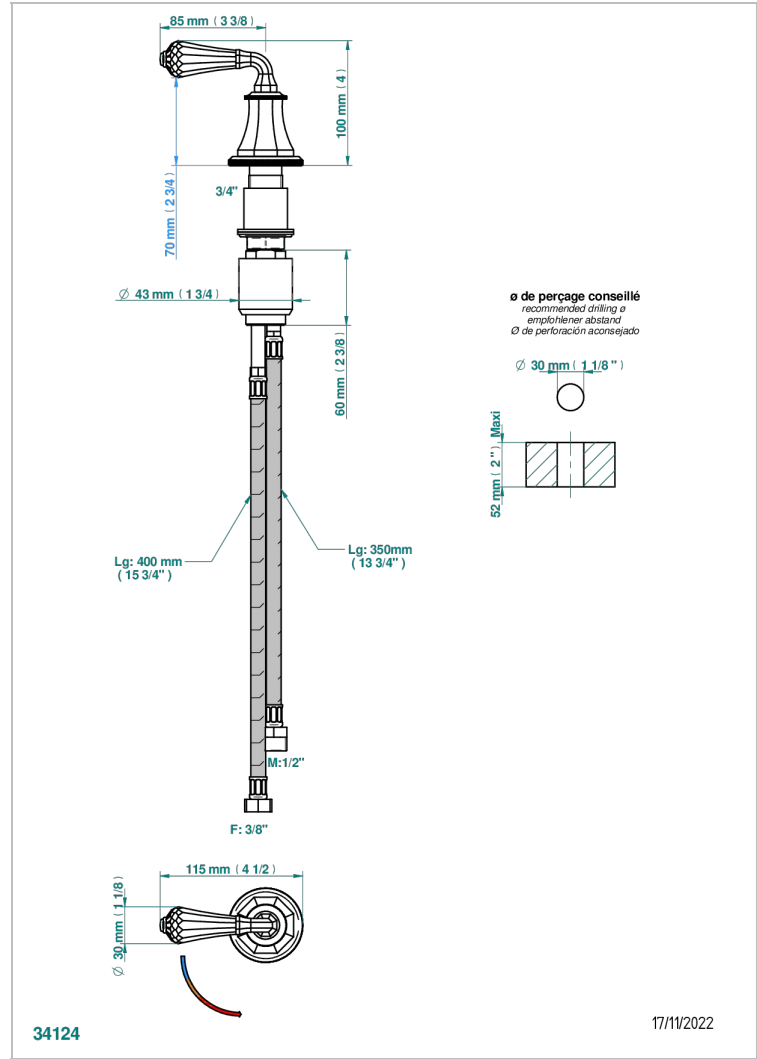

ART DECO CRYSTAL

A56-6532

Rim mounted ceramic mixer with progressive cartridge

CHARACTERISTIC

- ACS : 22ACCLY009

STANDARDS

AVAILABLE FINITIONS

- Antique nickel - H28
- Black ceram - D30
- Blush PVD - H62
- Brass color PVD - H49
- Brown bronze color PVD - F33
- Gold color PVD - H52