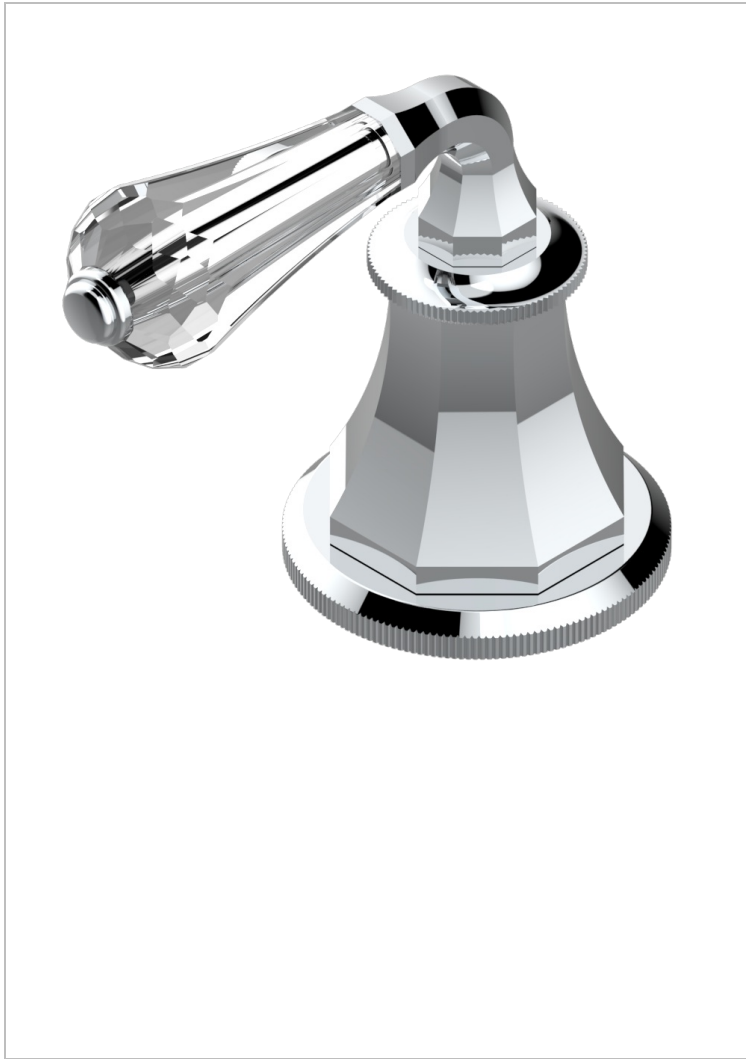

ART DECO CRYSTAL

A56-6532

Rim mounted ceramic mixer with progressive cartridge

CHARACTERISTIC

- ACS : 22ACCLY009

STANDARDS

AVAILABLE FINITIONS

- Antique nickel - H28
- Black ceram - D30
- Blush PVD - H62
- Brass color PVD - H49
- Brown bronze color PVD - F33
- Gold color PVD - H52

- Graphite PVD - H64
- Lacquered light bronze - D01
- Matt Umber PVD - H67
- Matt blush PVD - H60
- Matt brass color PVD - H50
- Matt brown bronze color PVD - F34

- Matt chrome - C02
- Matt gold - F07
- Matt gold color PVD - H53
- Matt graphite PVD - H65
- Matt nickel (color finish) - C01
- Matt nickel color PVD - H56

- Natural smoked Brass - A13
- Nickel color PVD - H55
- Polished chrome (color finish) - A02
- Polished chrome / Polished gold (color finish) - G02
- Polished gold (color finish) - F01
- Polished nickel - B01