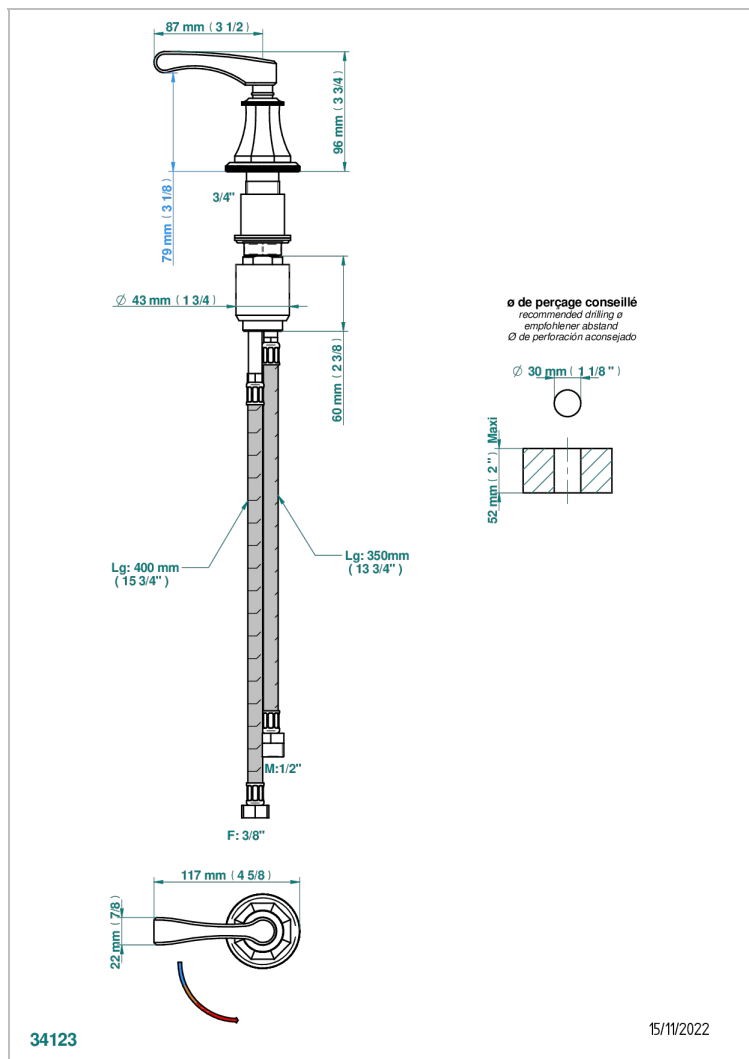

# ART DECO WITH LEVER HANDLES

A55-6532

Rim mounted ceramic mixer with progressive cartridge

## CHARACTERISTIC

- ACS : 22ACCLY009