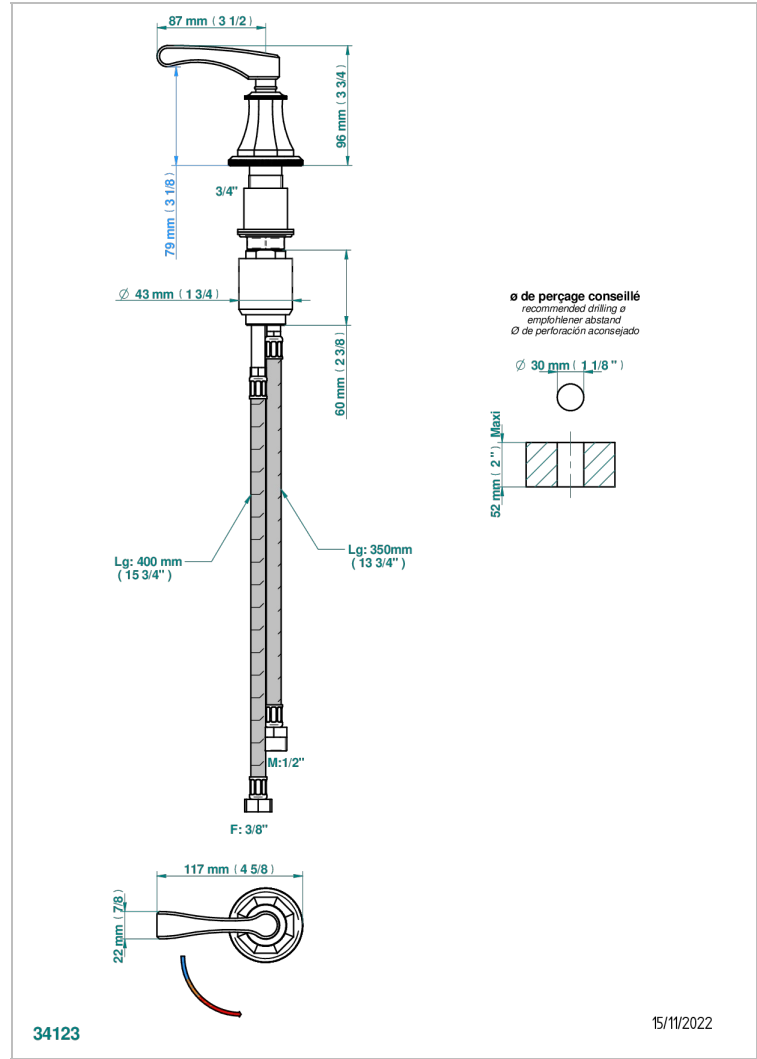

ART DECO WITH LEVER

A55-6532

Rim mounted ceramic mixer with progressive cartridge

CHARACTERISTIC

- ACS : 22ACCLY009

STANDARDS

AVAILABLE FINITIONS

- Antique nickel - H28
- Black ceram - D30
- Blush PVD - H62
- Brass color PVD - H49
- Brown bronze color PVD - F33
- Gold color PVD - H52

- Graphite PVD - H64
- Lacquered light bronze - D01
- Matt Umber PVD - H67
- Matt blush PVD - H60
- Matt brass color PVD - H50
- Matt brown bronze color PVD - F34

- Matt chrome - C02
- Matt gold - F07
- Matt gold color PVD - H53
- Matt graphite PVD - H65
- Matt nickel (color finish) - C01
- Matt nickel color PVD - H56