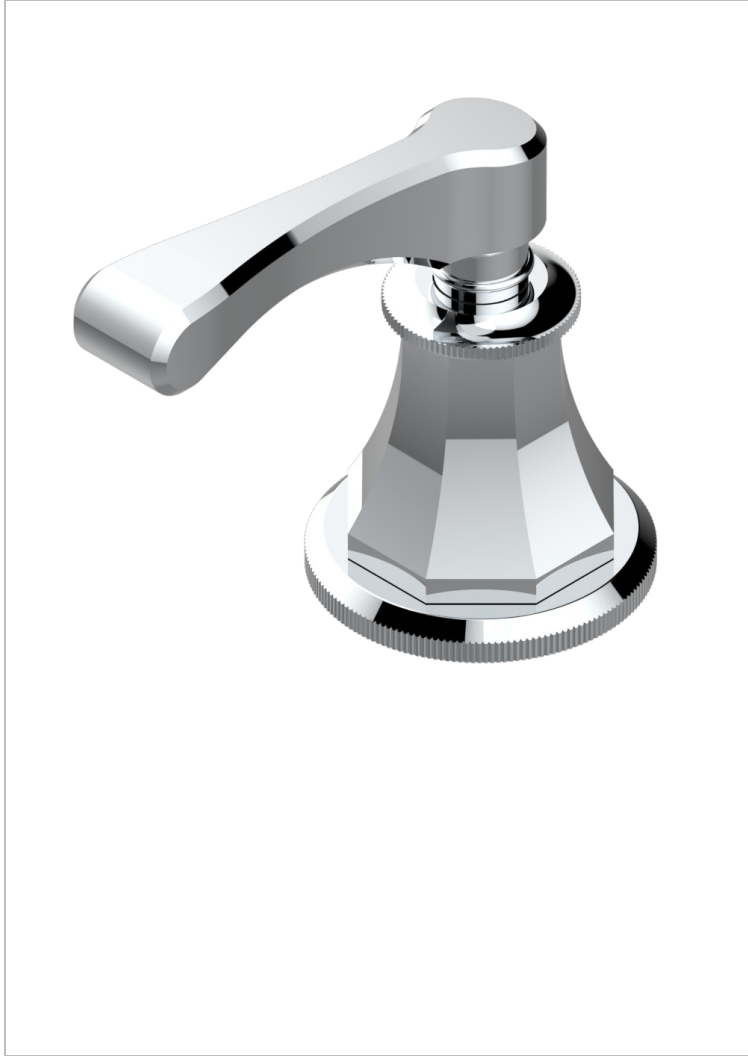

# ART DECO WITH LEVER

A55-6532

Rim mounted ceramic mixer with progressive cartridge

## CHARACTERISTIC

- ACS : 22ACCLY009