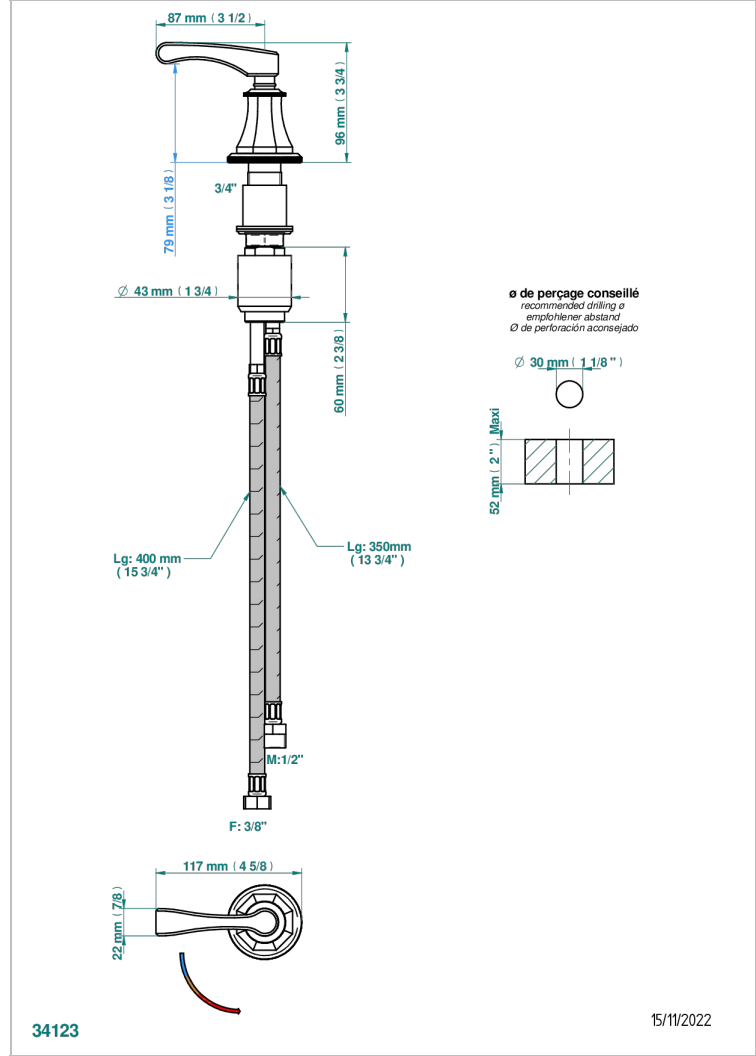

# ART DECO WITH LEVER

A55-6532

Rim mounted ceramic mixer with progressive cartridge

## CHARACTERISTIC

- ACS : 22ACCLY009