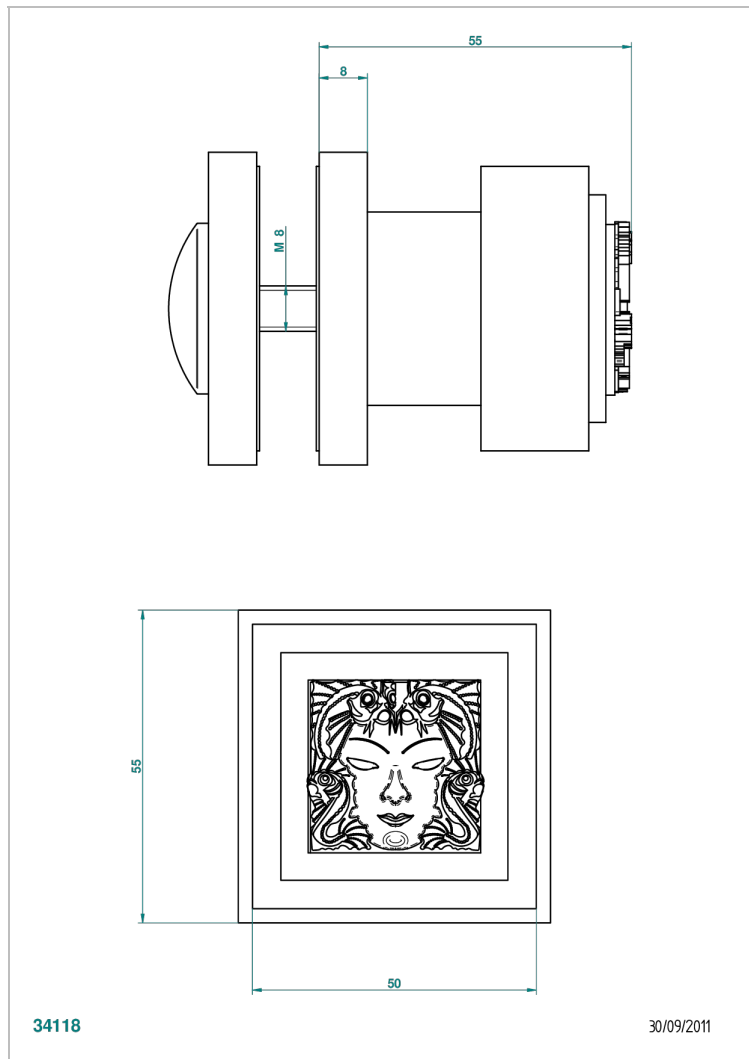

MASQUE DE FEMME SMOOTH METAL

A2U-639V

Large door knob

THG[®]
PARIS

CHARACTERISTIC

- Masque de Femme Smooth metal
- Large door knob

AVAILABLE FINITIONS

Antique nickel - H28
Black ceram - D30
Blush PVD - H62
Brass color PVD - H49
Brown bronze color PVD - F33
Gold color PVD - H52