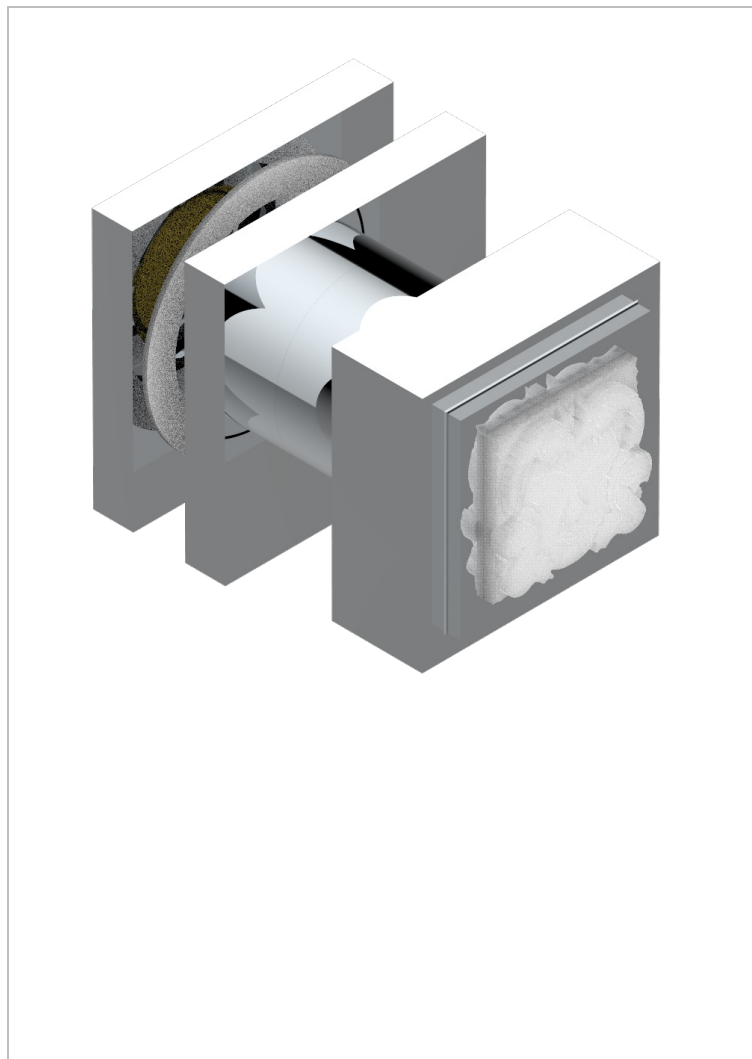

MASQUE DE FEMME SMOOTH METAL

A2U-639V

Large door knob

THG[®]
PARIS

CHARACTERISTIC

- Masque de Femme Smooth metal
- Large door knob

AVAILABLE FINITIONS

Antique nickel - H28
Black ceram - D30
Blush PVD - H62
Brass color PVD - H49
Brown bronze color PVD - F33
Gold color PVD - H52

Graphite PVD - H64
Matt Umber PVD - H67
Matt blush PVD - H60
Matt brass color PVD - H50
Matt brown bronze color PVD - F34
Matt chrome - C02

Matt gold - F07
Matt gold color PVD - H53
Matt graphite PVD - H65
Matt nickel (color finish) - C01
Matt nickel color PVD - H56
Nickel color PVD - H55