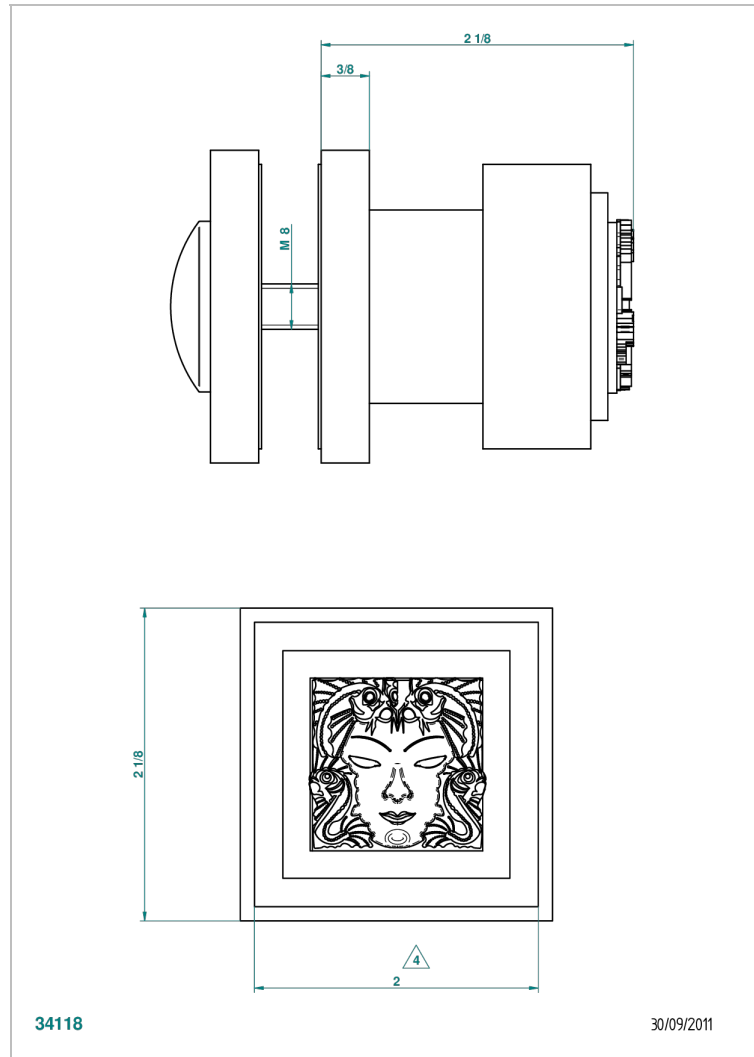

MASQUE DE FEMME SMOOTH METAL

A2U-639V

Large door knob

THG[®]
PARIS

34118

30/09/2011

CHARACTERISTIC

- Masque de Femme Smooth metal
- Large door knob