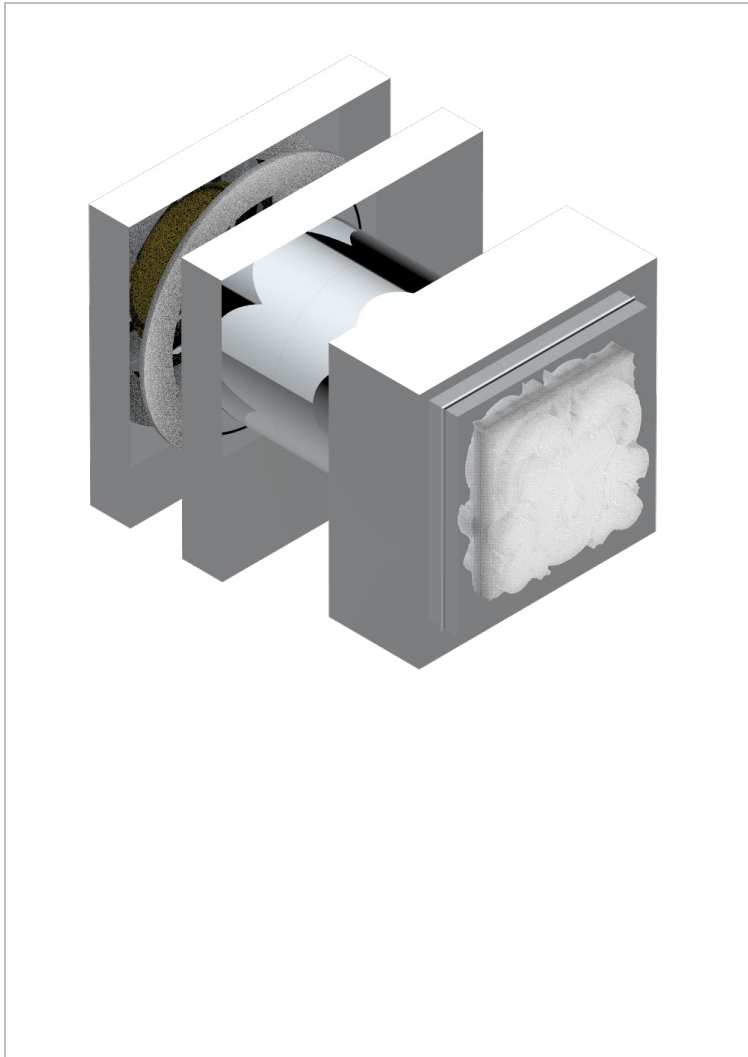

MASQUE DE FEMME SMOOTH METAL

A2U-639V

Large door knob

THG[®]
PARIS

34118

30/09/2011

CHARACTERISTIC

- Masque de Femme Smooth metal
- Large door knob

AVAILABLE FINITIONS

Antique nickel - H28
Black ceram - D30
Blush PVD - H62
Brass color PVD - H49
Brown bronze color PVD - F33
Gold color PVD - H52

Graphite PVD - H64
Matt Umber PVD - H67
Matt blush PVD - H60
Matt brass color PVD - H50
Matt brown bronze color PVD - F34
Matt chrome - C02