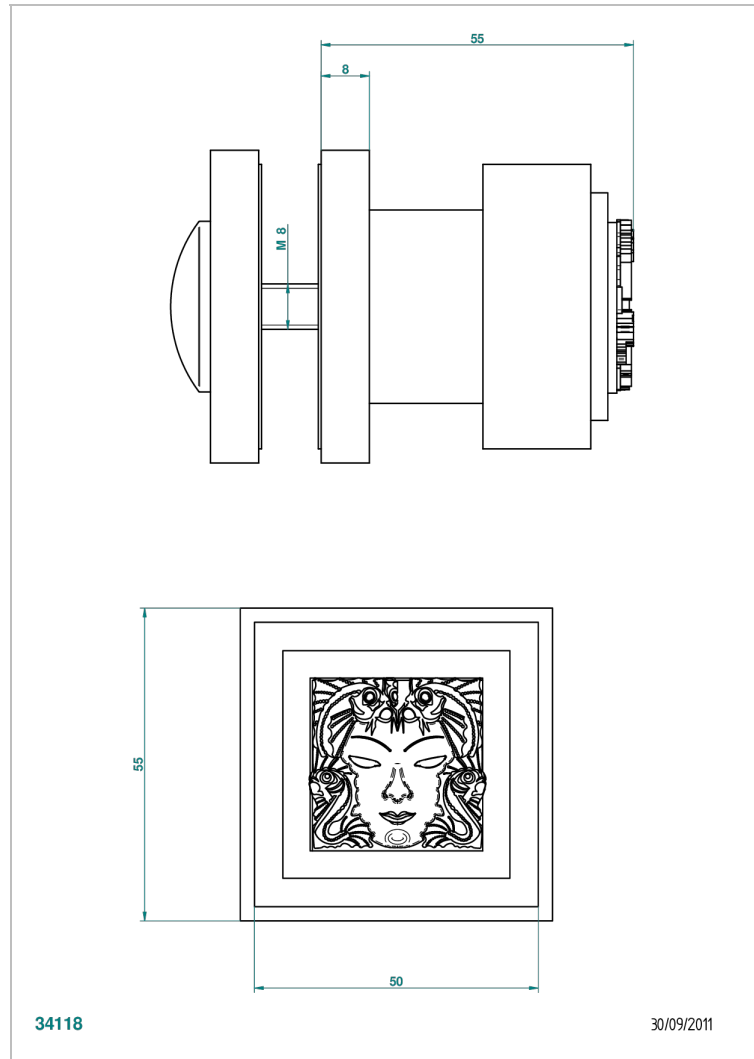

MASQUE DE FEMME SMOOTH METAL

A2U-639V

Large door knob

THG[®]
PARIS

CHARACTERISTIC

- Masque de Femme Smooth metal
- Large door knob

AVAILABLE FINITIONS

Antique nickel - H28
Black ceram - D30
Blush PVD - H62
Brass color PVD - H49
Brown bronze color PVD - F33
Gold color PVD - H52