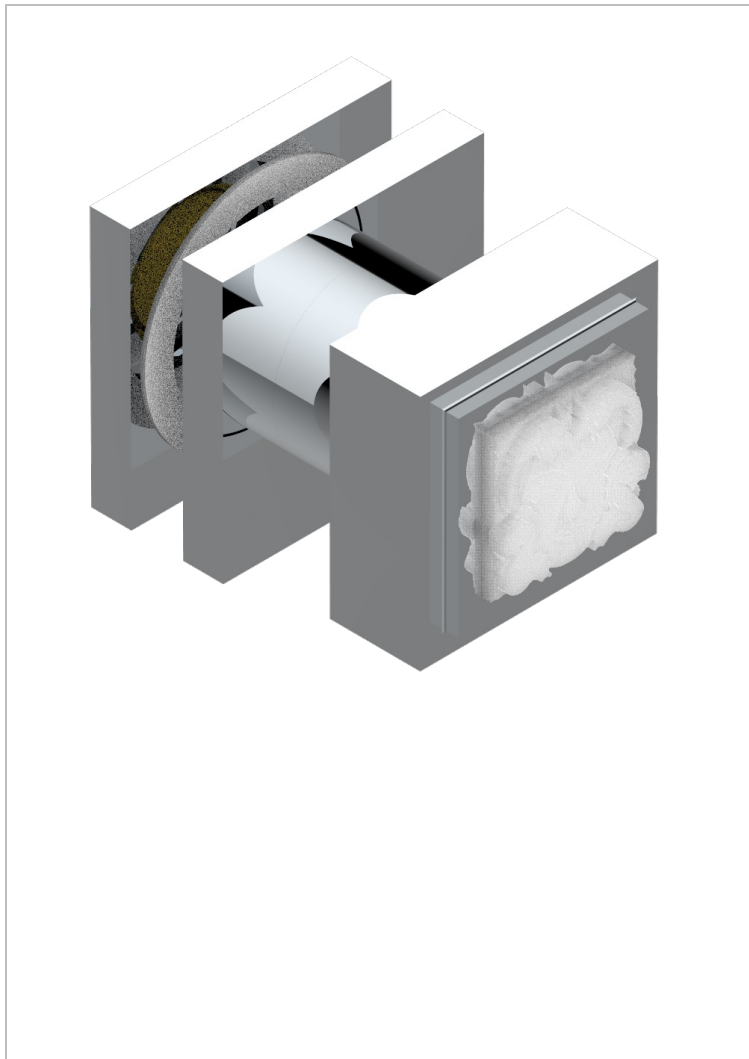

MASQUE DE FEMME SMOOTH METAL

A2U-639V

Large door knob

THG[®]
PARIS

CHARACTERISTIC

- Masque de Femme Smooth metal
- Large door knob

AVAILABLE FINITIONS

Antique nickel - H28
Black ceram - D30
Blush PVD - H62
Brass color PVD - H49
Brown bronze color PVD - F33
Gold color PVD - H52

Graphite PVD - H64
Matt Umber PVD - H67
Matt blush PVD - H60
Matt brass color PVD - H50
Matt brown bronze color PVD - F34
Matt chrome - C02

Matt gold - F07
Matt gold color PVD - H53
Matt graphite PVD - H65
Matt nickel (color finish) - C01
Matt nickel color PVD - H56
Nickel color PVD - H55