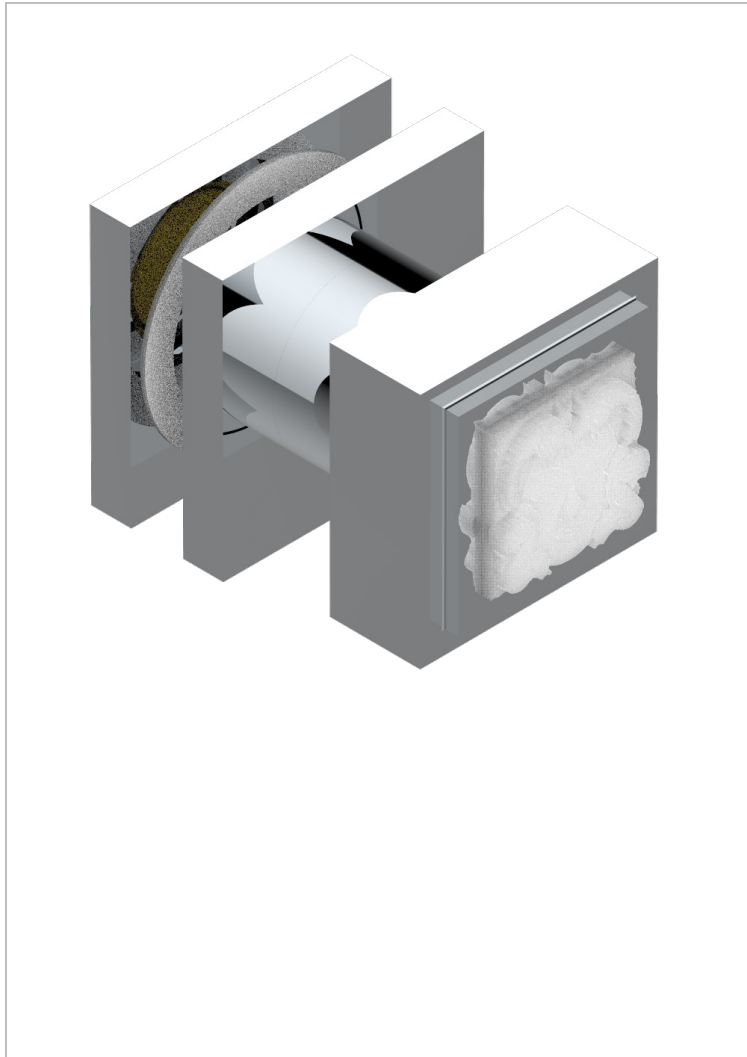

MASQUE DE FEMME SMOOTH METAL

A2U-639V

Large door knob

THG[®]
PARIS

CHARACTERISTIC

- Masque de Femme Smooth metal
- Large door knob

AVAILABLE FINITIONS

Antique nickel - H28
Black ceram - D30
Blush PVD - H62
Brass color PVD - H49
Brown bronze color PVD - F33
Gold color PVD - H52

Graphite PVD - H64
Matt Umber PVD - H67
Matt blush PVD - H60
Matt brass color PVD - H50
Matt brown bronze color PVD - F34
Matt chrome - C02

Matt gold - F07
Matt gold color PVD - H53
Matt graphite PVD - H65
Matt nickel (color finish) - C01
Matt nickel color PVD - H56
Nickel color PVD - H55

Polished chrome (color finish) - A02
Polished chrome / Polished gold (color finish) - G02
Polished gold (color finish) - F01
Polished nickel - B01
Soft gold - F30
Soft matt gold - F31
Umber PVD - H66