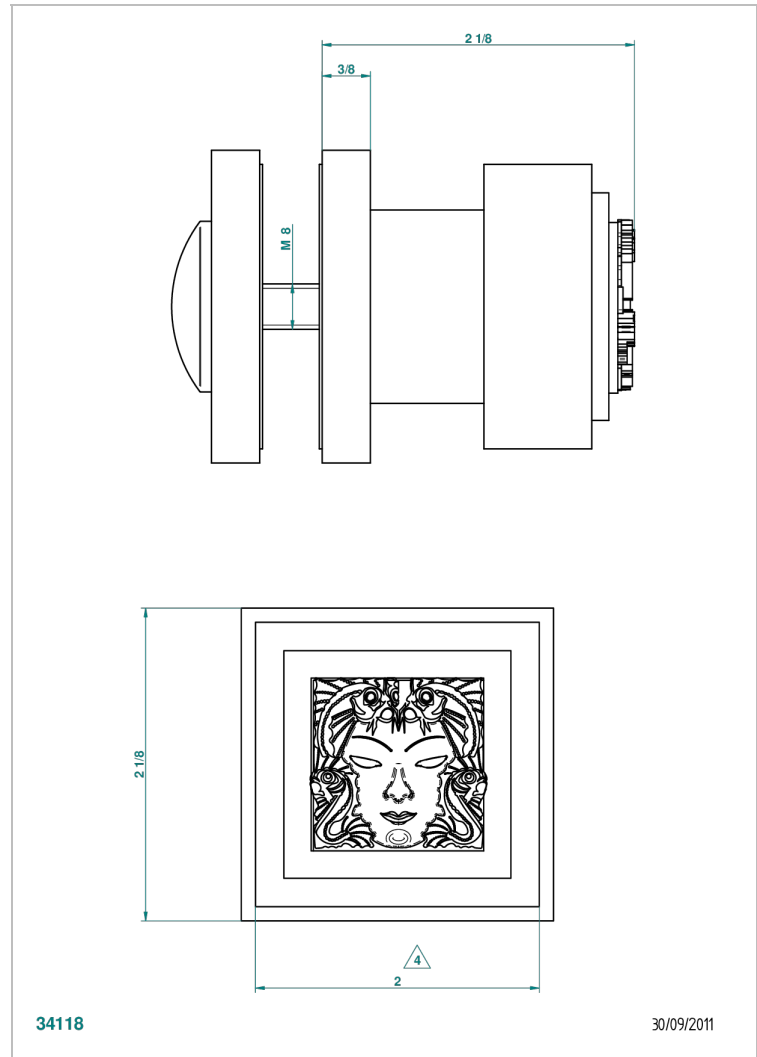

MASQUE DE FEMME SMOOTH METAL

A2U-639V

Large door knob

THG[®]
PARIS

CHARACTERISTIC

- Masque de Femme Smooth metal
- Large door knob

AVAILABLE FINITIONS

Antique nickel - H28
Black ceram - D30
Blush PVD - H62
Brass color PVD - H49
Brown bronze color PVD - F33
Gold color PVD - H52