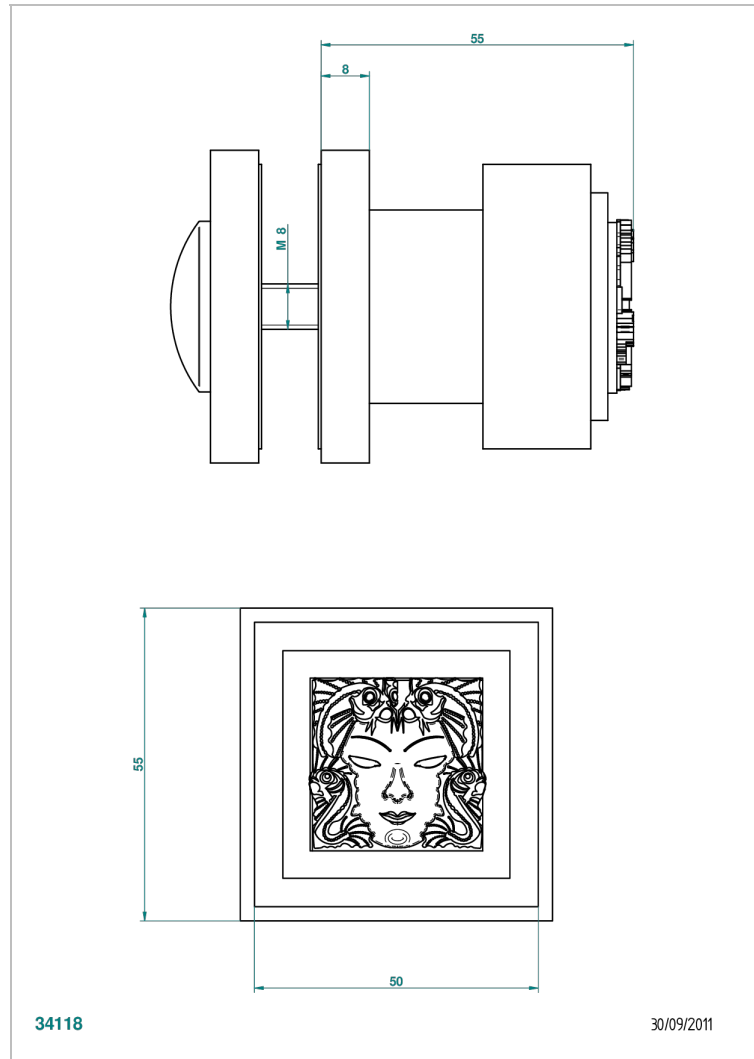

# MASQUE DE FEMME SMOOTH METAL

A2U-639V

Large door knob

THG<sup>®</sup>  
PARIS

## CHARACTERISTIC

- Masque de Femme Smooth metal
- Large door knob