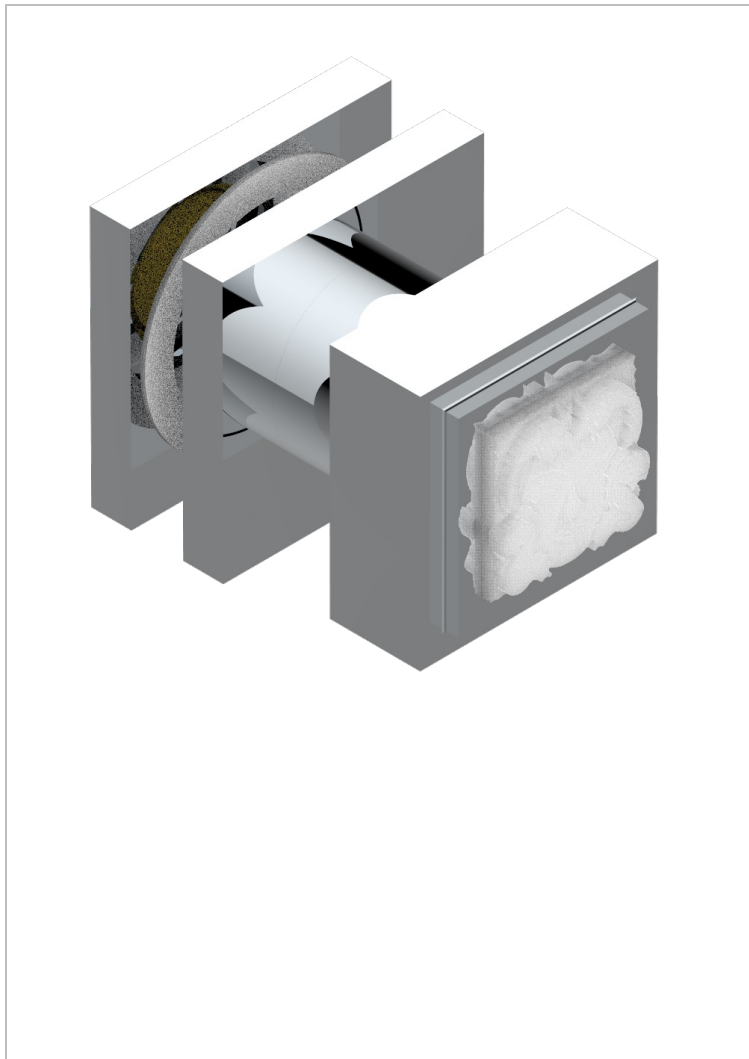

# MASQUE DE FEMME SMOOTH METAL

A2U-639V

Large door knob

THG<sup>®</sup>  
PARIS

## CHARACTERISTIC

- Masque de Femme Smooth metal
- Large door knob

## AVAILABLE FINITIONS

Antique nickel - H28  
Black ceram - D30  
Blush PVD - H62  
Brass color PVD - H49  
Brown bronze color PVD - F33  
Gold color PVD - H52

Graphite PVD - H64  
Matt Umber PVD - H67  
Matt blush PVD - H60  
Matt brass color PVD - H50  
Matt brown bronze color PVD - F34  
Matt chrome - C02