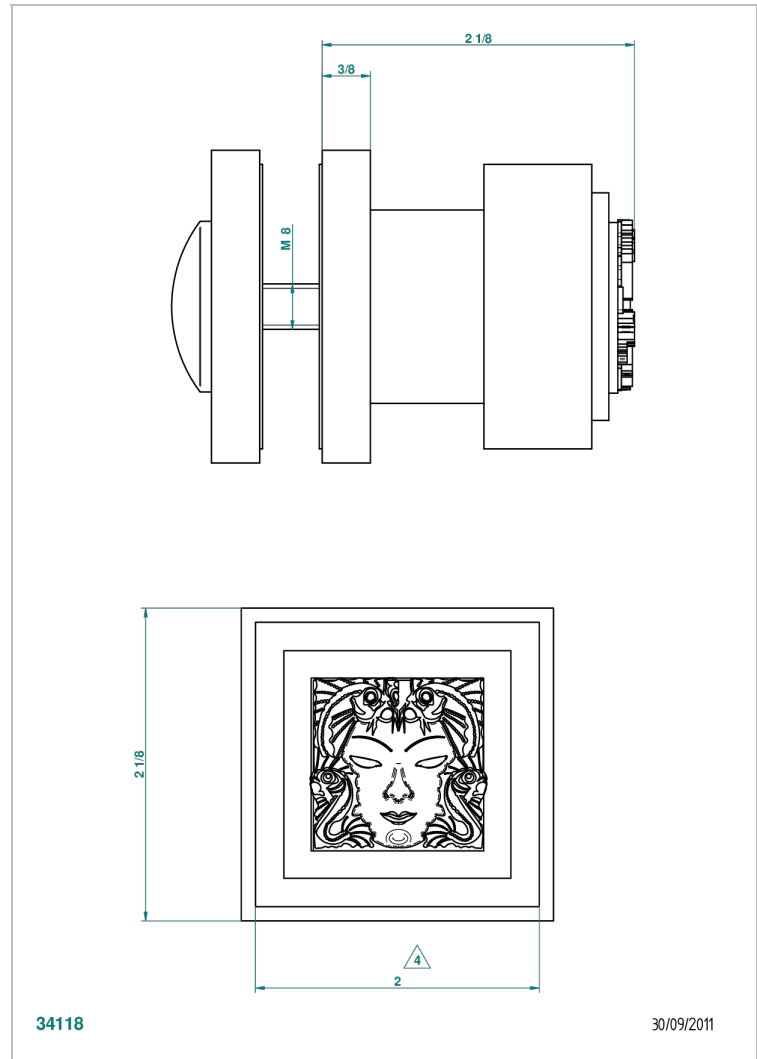

MASQUE DE FEMME SMOOTH METAL

A2U-639V

Large door knob

THG[®]
PARIS

CHARACTERISTIC

- Masque de Femme Smooth metal
- Large door knob

AVAILABLE FINITIONS

Antique nickel - H28
Black ceram - D30
Blush PVD - H62
Brass color PVD - H49
Brown bronze color PVD - F33
Gold color PVD - H52