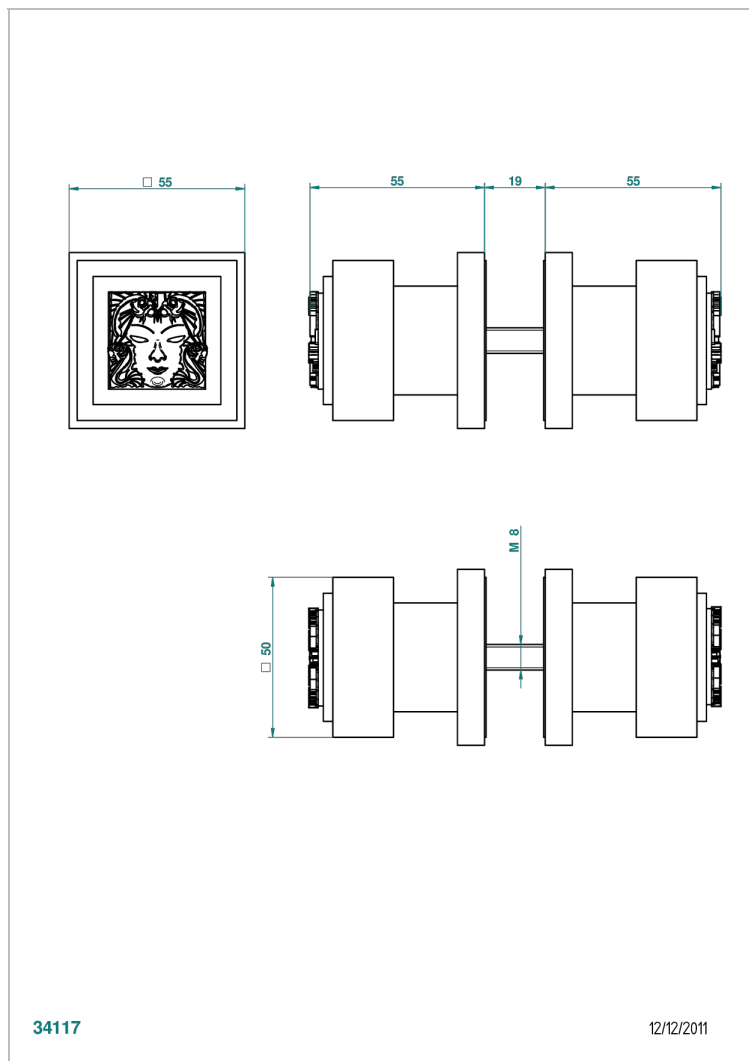

# MASQUE DE FEMME SMOOTH METAL

A2U-638V

Pair of large knobs

## CHARACTERISTIC

- Masque de Femme Smooth metal
- Pair of large knobs