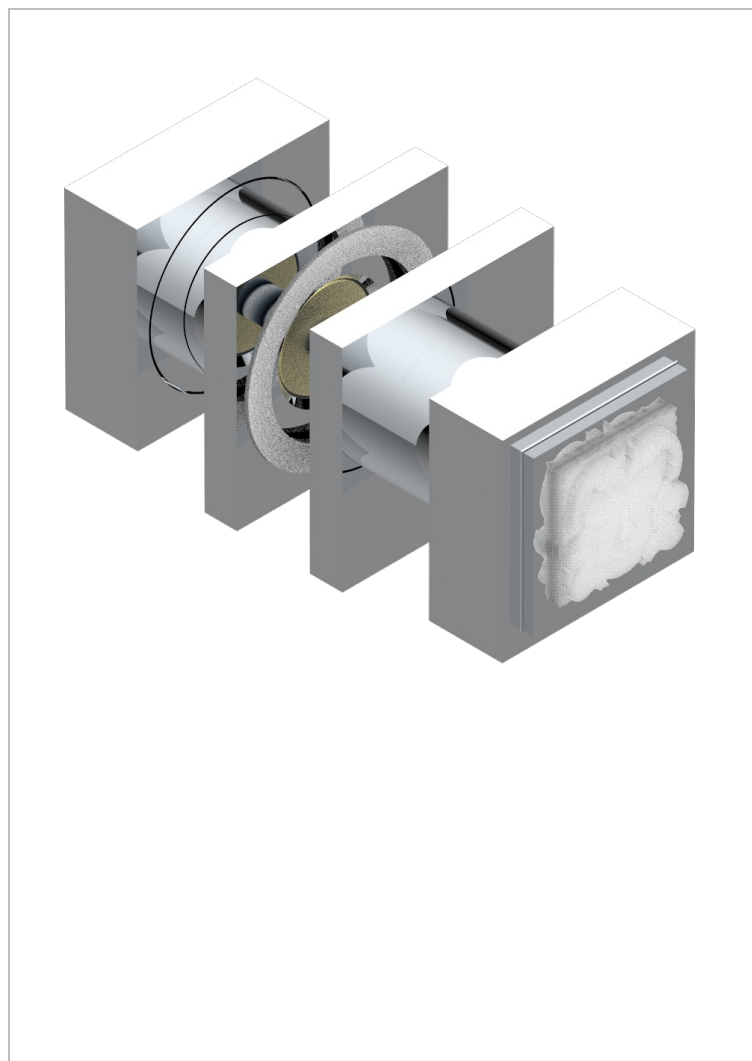

# MASQUE DE FEMME SMOOTH METAL

A2U-638V

Pair of large knobs

## CHARACTERISTIC

- Masque de Femme Smooth metal
- Pair of large knobs