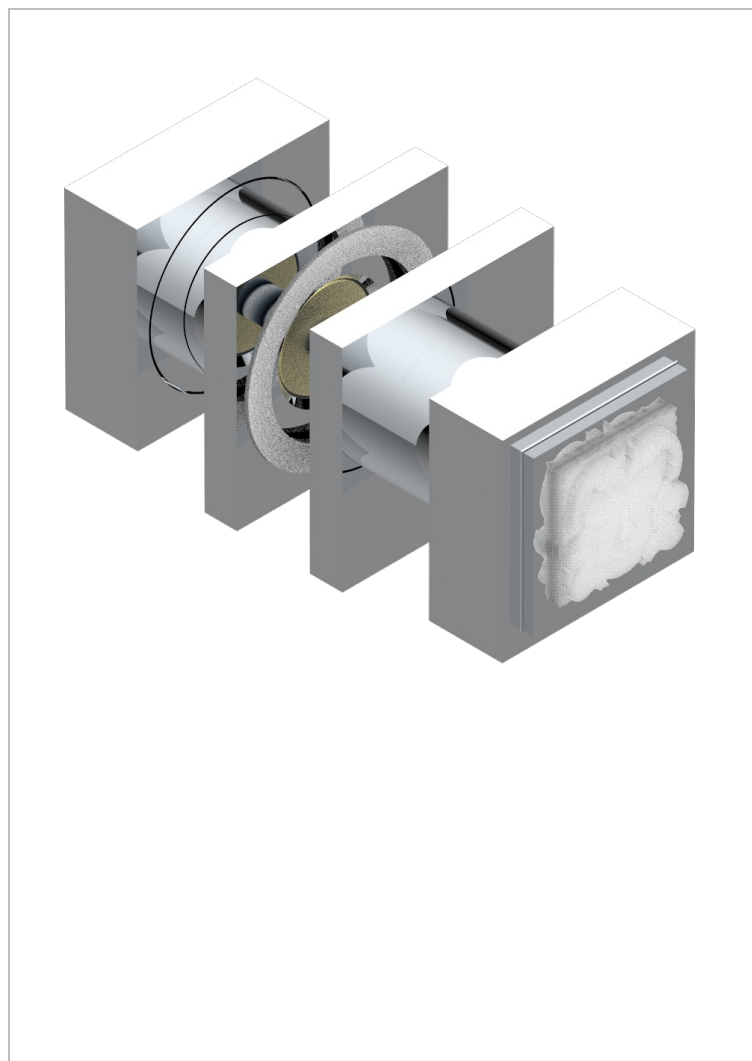

# MASQUE DE FEMME SMOOTH METAL

A2U-638V

Pair of large knobs

34117

12/12/2011

## CHARACTERISTIC

- Masque de Femme Smooth metal
- Pair of large knobs