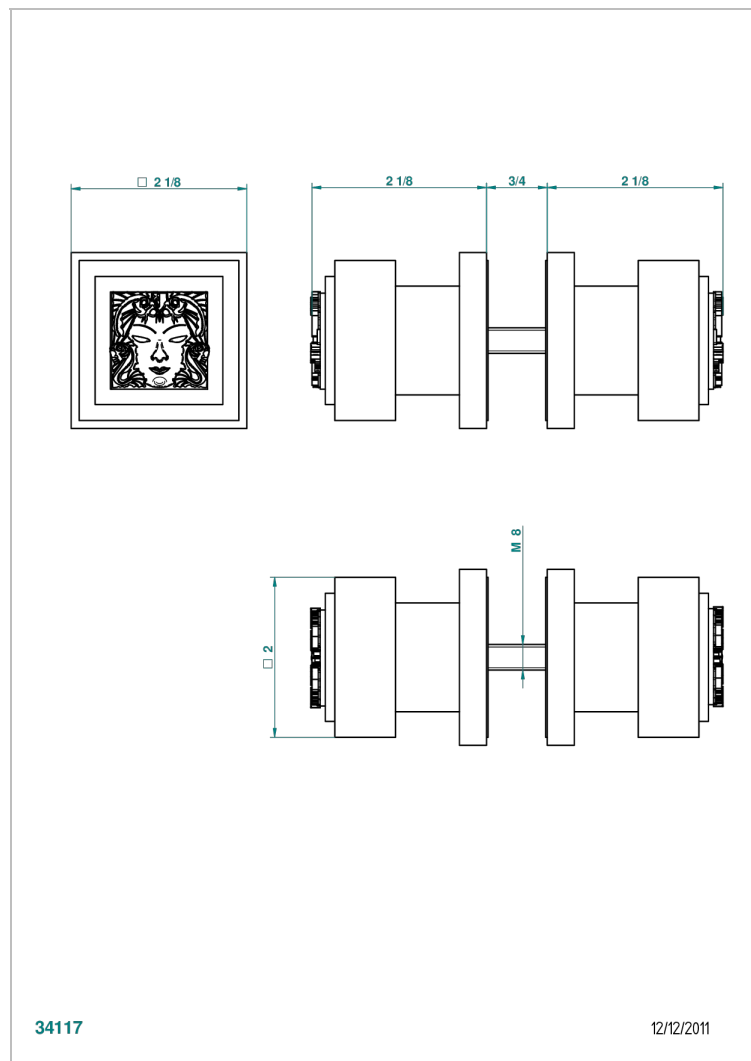

# MASQUE DE FEMME SMOOTH METAL

A2U-638V

Pair of large knobs

34117

12/12/2011

## CHARACTERISTIC

- Masque de Femme Smooth metal
- Pair of large knobs