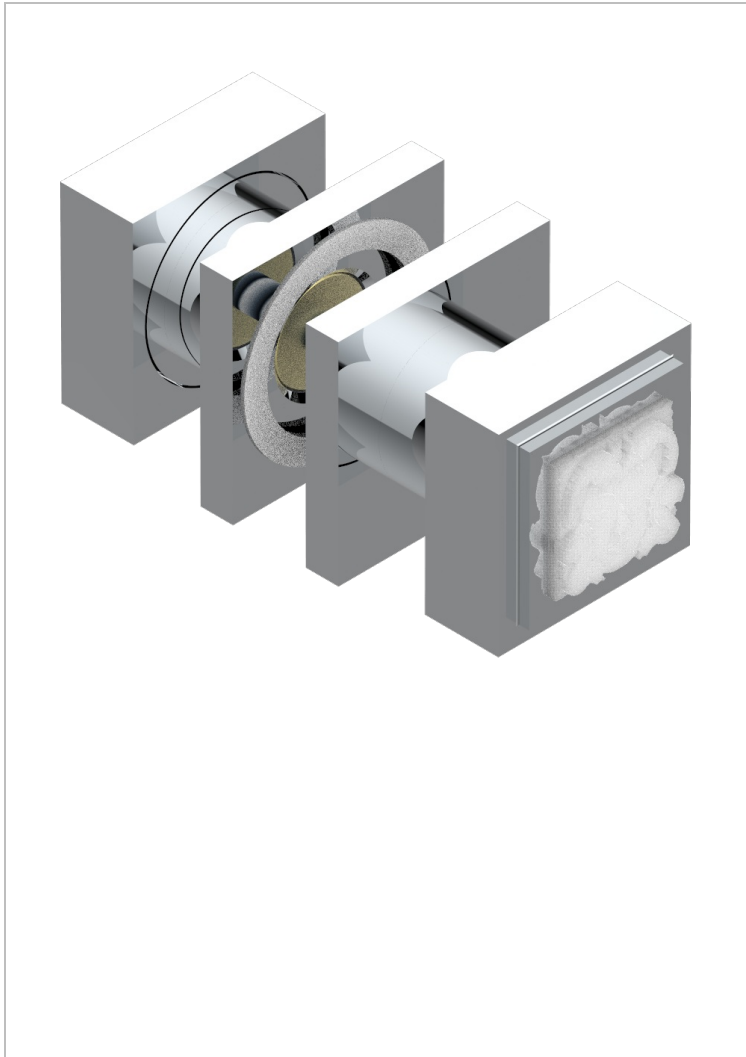

MASQUE DE FEMME SMOOTH METAL

A2U-638V

Pair of large door knobs

THG[®]
PARIS

CHARACTERISTIC

- Masque de Femme Smooth metal
- Pair of large door knobs

AVAILABLE FINITIONS

Antique nickel - H28
Black ceram - D30
Blush PVD - H62
Brass color PVD - H49
Brown bronze color PVD - F33
Gold color PVD - H52

Graphite PVD - H64
Matt Umber PVD - H67
Matt blush PVD - H60
Matt brass color PVD - H50
Matt brown bronze color PVD - F34
Matt chrome - C02

Matt gold - F07
Matt gold color PVD - H53
Matt graphite PVD - H65
Matt nickel (color finish) - C01
Matt nickel color PVD - H56
Nickel color PVD - H55

Polished chrome (color finish) - A02
Polished chrome / Polished gold (color finish) - G02
Polished gold (color finish) - F01
Polished nickel - B01
Soft gold - F30
Soft matt gold - F31
Umber PVD - H66