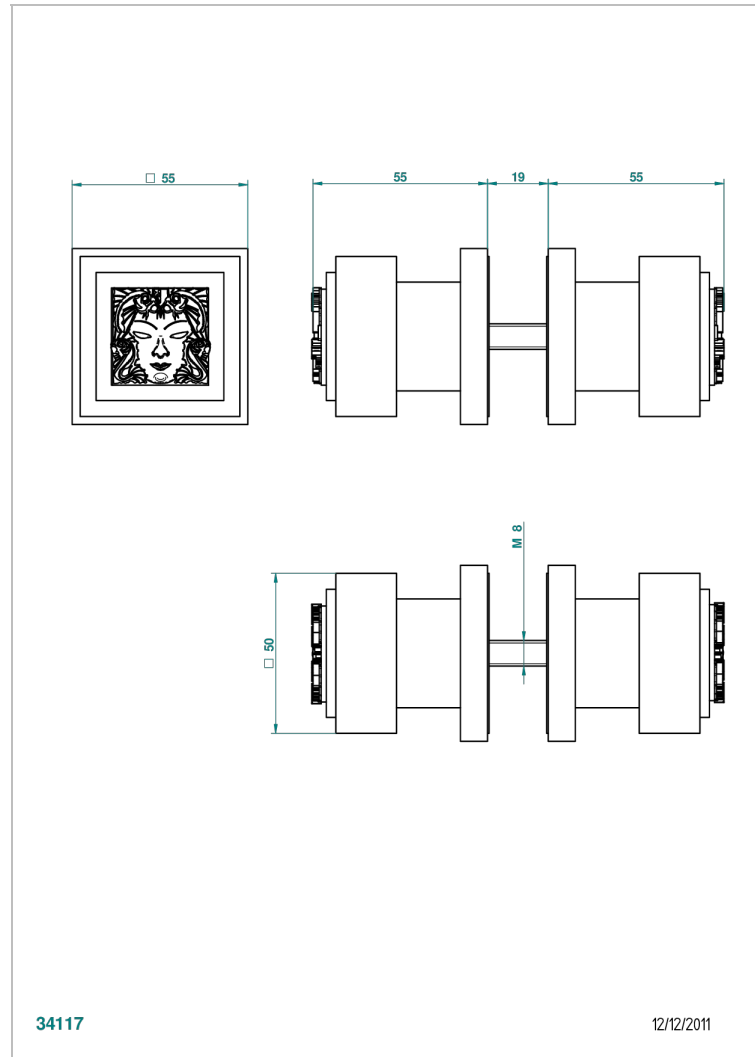

MASQUE DE FEMME SMOOTH METAL

A2U-638V

Pair of large door knobs

THG[®]
PARIS

CHARACTERISTIC

- Masque de Femme Smooth metal
- Pair of large door knobs

AVAILABLE FINITIONS

Antique nickel - H28
Black ceram - D30
Blush PVD - H62
Brass color PVD - H49
Brown bronze color PVD - F33
Gold color PVD - H52