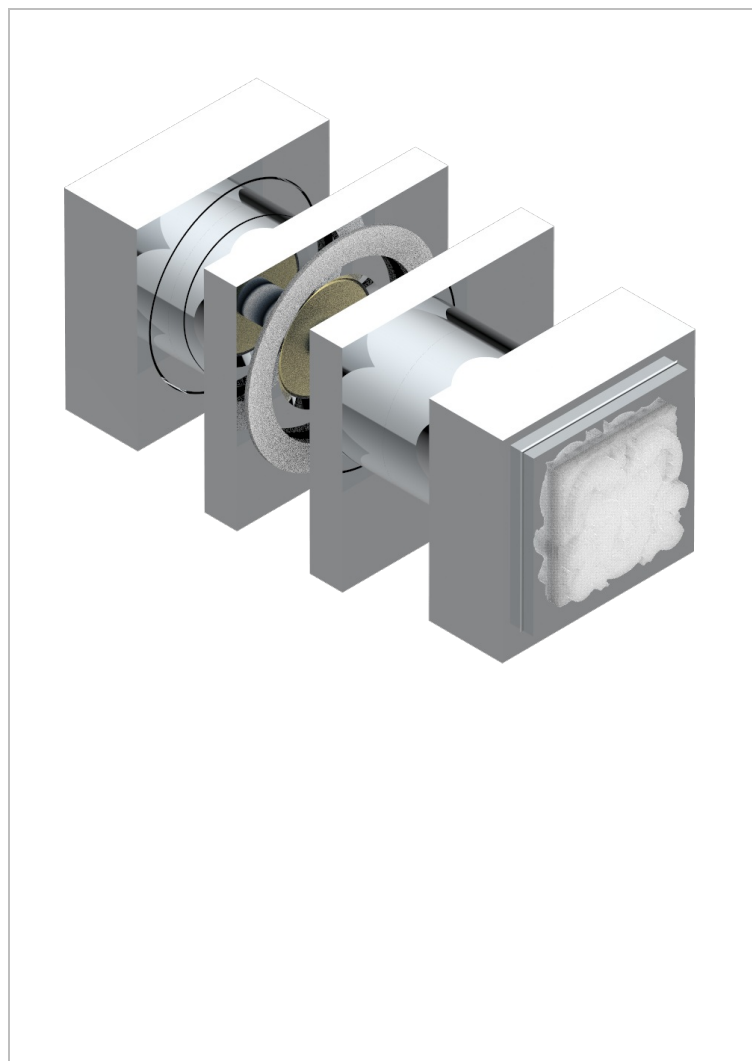

MASQUE DE FEMME SMOOTH METAL

A2U-638V

Pair of large door knobs

34117

12/12/2011

CHARACTERISTIC

- Masque de Femme Smooth metal
- Pair of large door knobs

AVAILABLE FINITIONS

Antique nickel - H28
Black ceram - D30
Blush PVD - H62
Brass color PVD - H49
Brown bronze color PVD - F33
Gold color PVD - H52

Graphite PVD - H64
Matt Umber PVD - H67
Matt blush PVD - H60
Matt brass color PVD - H50
Matt brown bronze color PVD - F34
Matt chrome - C02