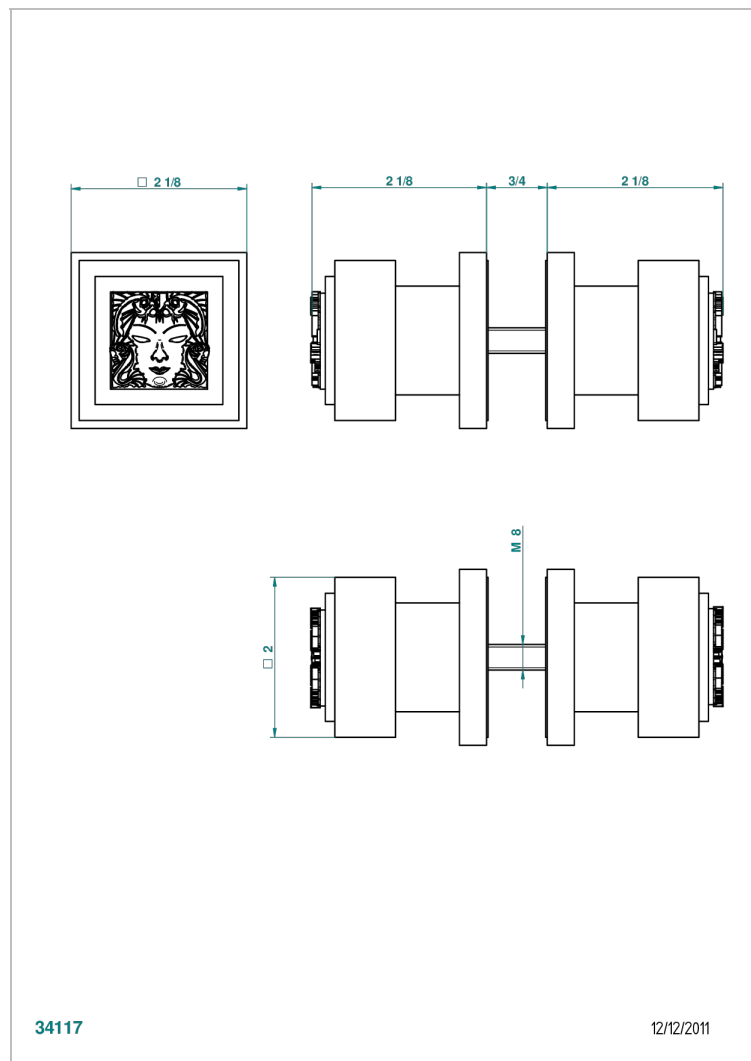

MASQUE DE FEMME SMOOTH METAL

A2U-638V

Pair of large door knobs

34117

12/12/2011

CHARACTERISTIC

- Masque de Femme Smooth metal
- Pair of large door knobs

AVAILABLE FINITIONS