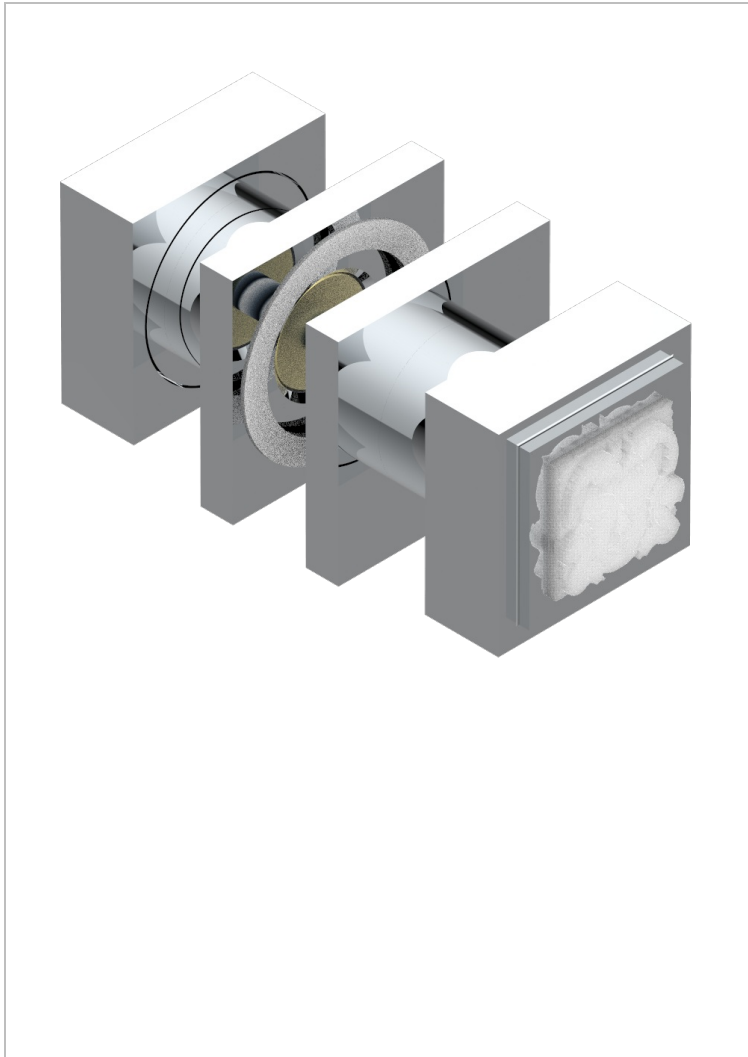

MASQUE DE FEMME SMOOTH METAL

A2U-638V

Pair of large door knobs

THG[®]
PARIS

CHARACTERISTIC

- Masque de Femme Smooth metal
- Pair of large door knobs

AVAILABLE FINITIONS

Antique nickel - H28
Black ceram - D30
Blush PVD - H62
Brass color PVD - H49
Brown bronze color PVD - F33
Gold color PVD - H52

Graphite PVD - H64
Matt Umber PVD - H67
Matt blush PVD - H60
Matt brass color PVD - H50
Matt brown bronze color PVD - F34
Matt chrome - C02

Matt gold - F07
Matt gold color PVD - H53
Matt graphite PVD - H65
Matt nickel (color finish) - C01
Matt nickel color PVD - H56
Nickel color PVD - H55

Polished chrome (color finish) - A02
Polished chrome / Polished gold (color finish) - G02
Polished gold (color finish) - F01
Polished nickel - B01
Soft gold - F30
Soft matt gold - F31
Umber PVD - H66