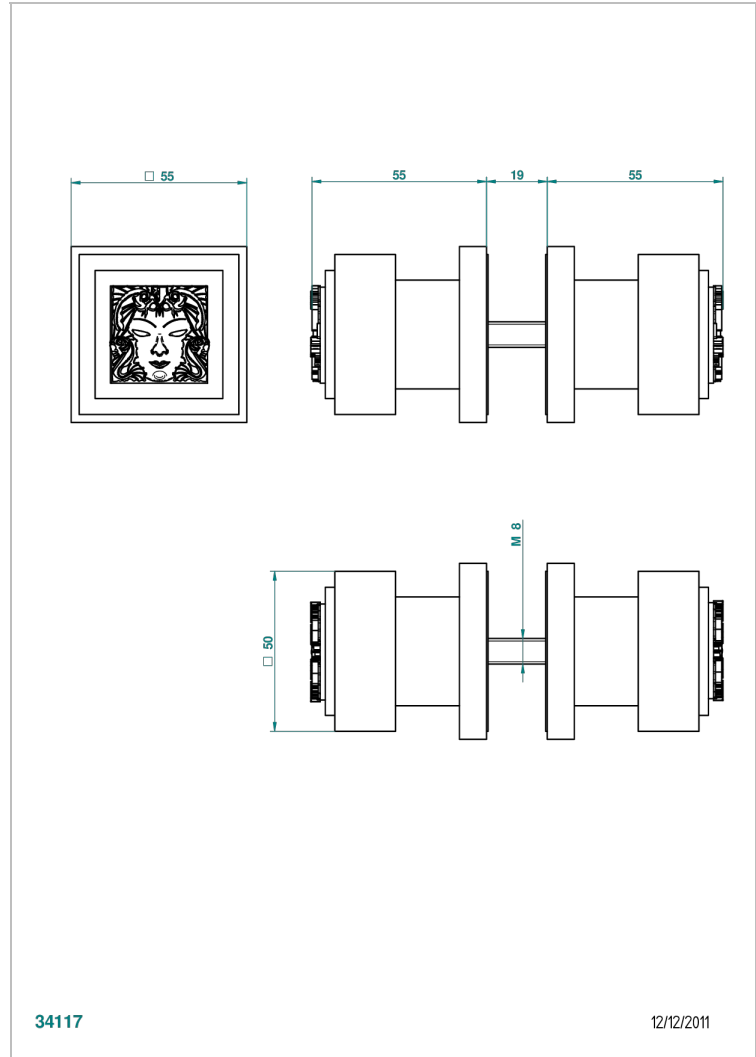

MASQUE DE FEMME SMOOTH METAL

A2U-638V

Pair of large door knobs

THG[®]
PARIS

CHARACTERISTIC

- Masque de Femme Smooth metal
- Pair of large door knobs

AVAILABLE FINITIONS

Antique nickel - H28
Black ceram - D30
Blush PVD - H62
Brass color PVD - H49
Brown bronze color PVD - F33
Gold color PVD - H52