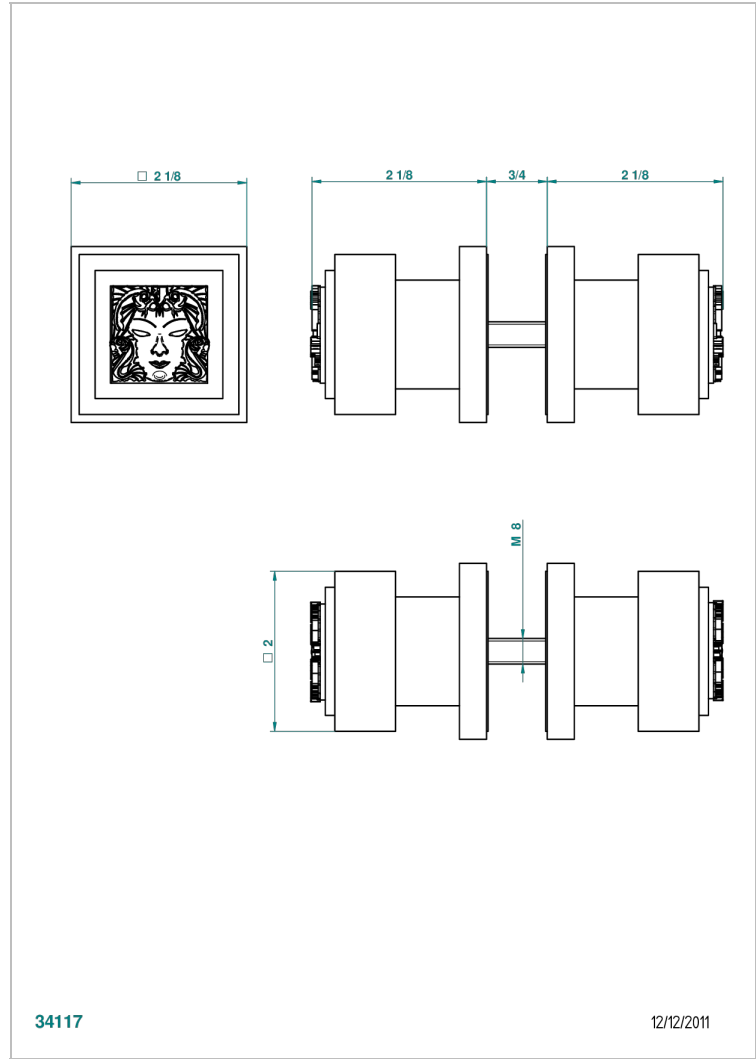

# MASQUE DE FEMME SMOOTH METAL

A2U-638V

Pair of large door knobs

THG<sup>®</sup>  
PARIS

## CHARACTERISTIC

- Masque de Femme Smooth metal
- Pair of large door knobs