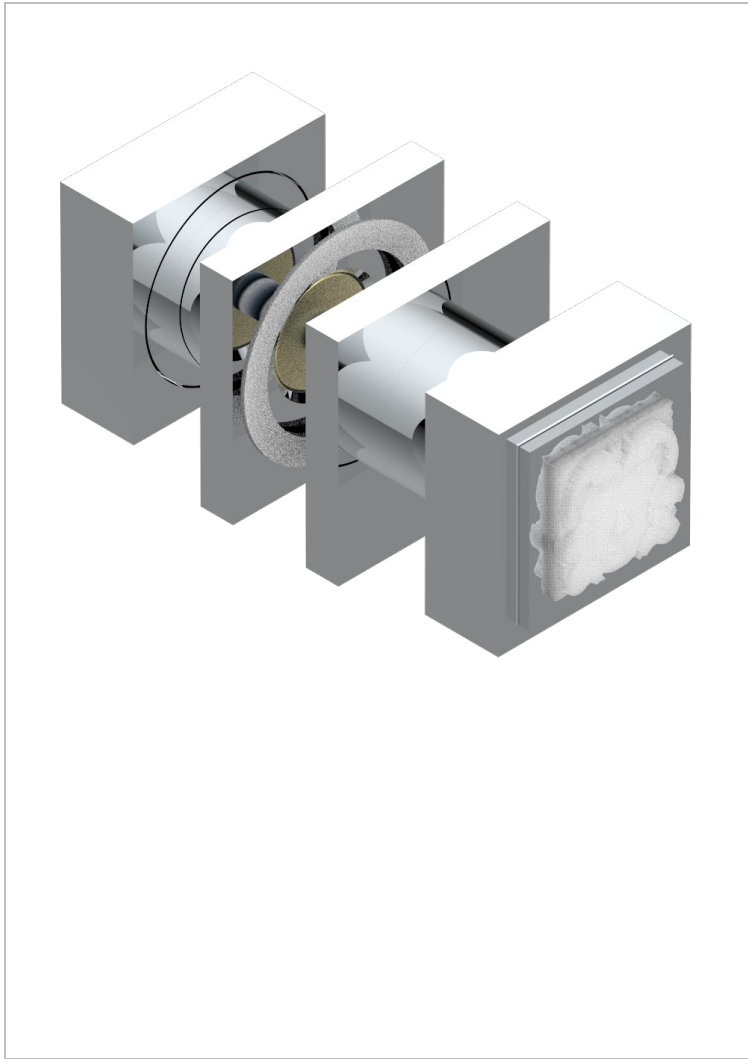

# MASQUE DE FEMME SMOOTH METAL

A2U-638V

Pair of large door knobs

THG<sup>®</sup>  
PARIS

## CHARACTERISTIC

- Masque de Femme Smooth metal
- Pair of large door knobs

## AVAILABLE FINITIONS

Antique nickel - H28  
Black ceram - D30  
Blush PVD - H62  
Brass color PVD - H49  
Brown bronze color PVD - F33  
Gold color PVD - H52

Graphite PVD - H64  
Matt Umber PVD - H67  
Matt blush PVD - H60  
Matt brass color PVD - H50  
Matt brown bronze color PVD - F34  
Matt chrome - C02