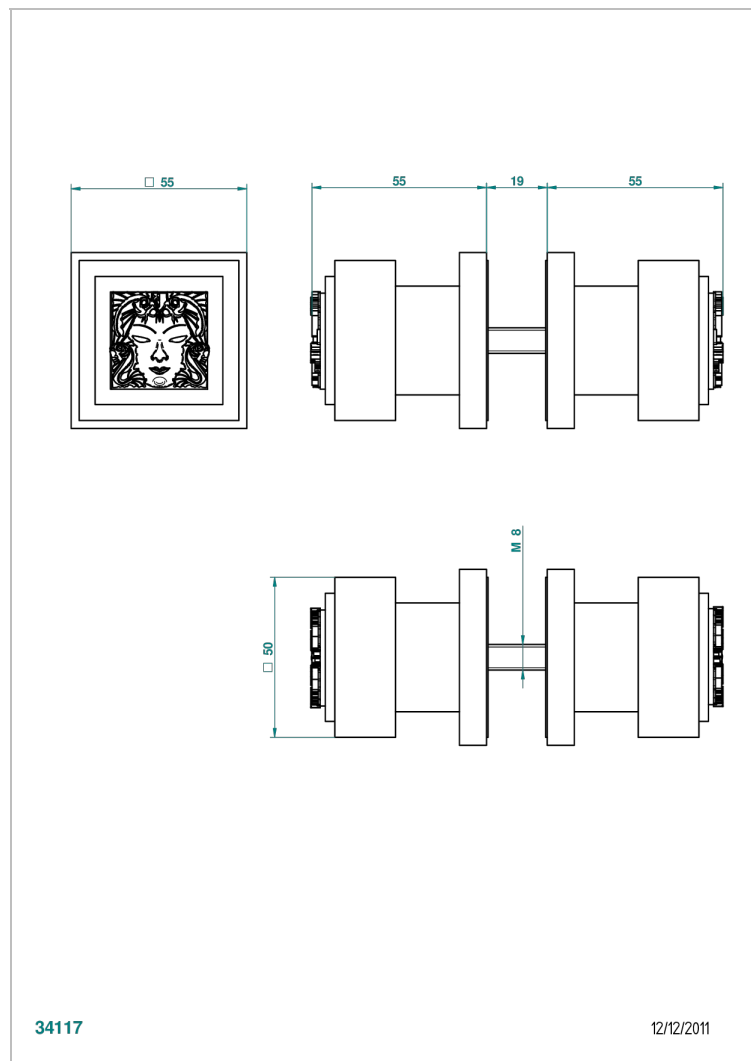

MASQUE DE FEMME SMOOTH METAL

A2U-638V

Pair of large door knobs

CHARACTERISTIC

- Masque de Femme Smooth metal
- Pair of large door knobs

AVAILABLE FINITIONS

Antique nickel - H28
Black ceram - D30
Blush PVD - H62
Brass color PVD - H49
Brown bronze color PVD - F33
Gold color PVD - H52