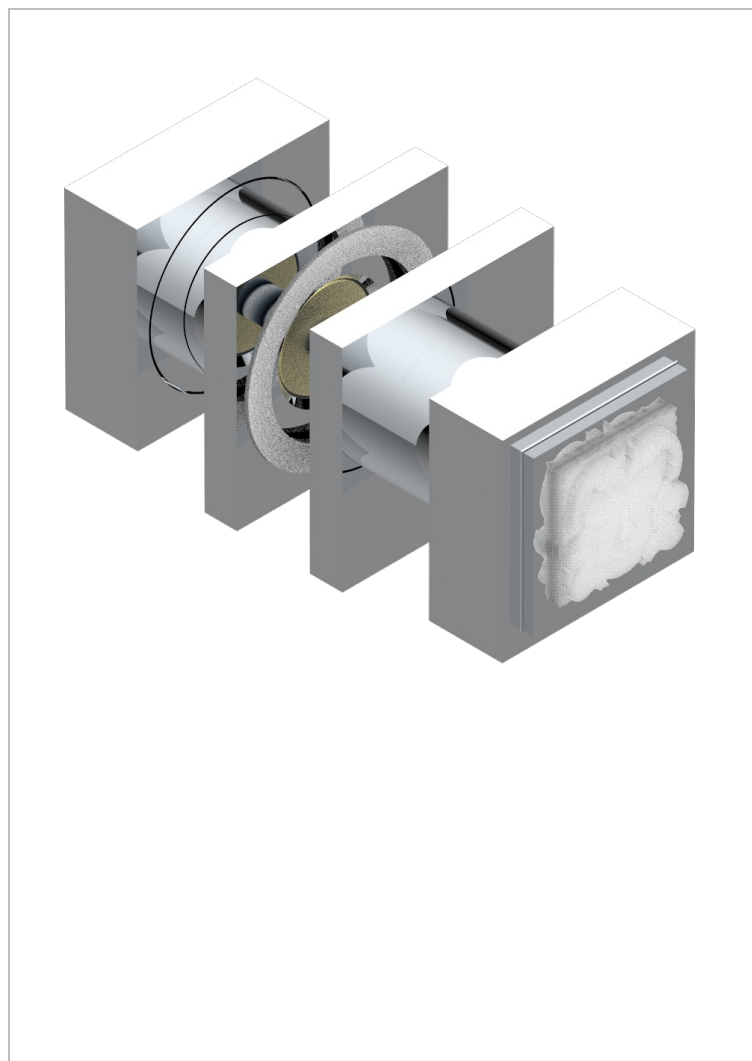

MASQUE DE FEMME SMOOTH METAL

A2U-638V

Pair of large door knobs

CHARACTERISTIC

- Masque de Femme Smooth metal
- Pair of large door knobs

AVAILABLE FINITIONS

Antique nickel - H28
Black ceram - D30
Blush PVD - H62
Brass color PVD - H49
Brown bronze color PVD - F33
Gold color PVD - H52

Graphite PVD - H64
Matt Umber PVD - H67
Matt blush PVD - H60
Matt brass color PVD - H50
Matt brown bronze color PVD - F34
Matt chrome - C02

Matt gold - F07
Matt gold color PVD - H53
Matt graphite PVD - H65
Matt nickel (color finish) - C01
Matt nickel color PVD - H56
Nickel color PVD - H55

Polished chrome (color finish) - A02
Polished chrome / Polished gold (color finish) - G02
Polished gold (color finish) - F01
Polished nickel - B01
Soft gold - F30
Soft matt gold - F31
Umber PVD - H66