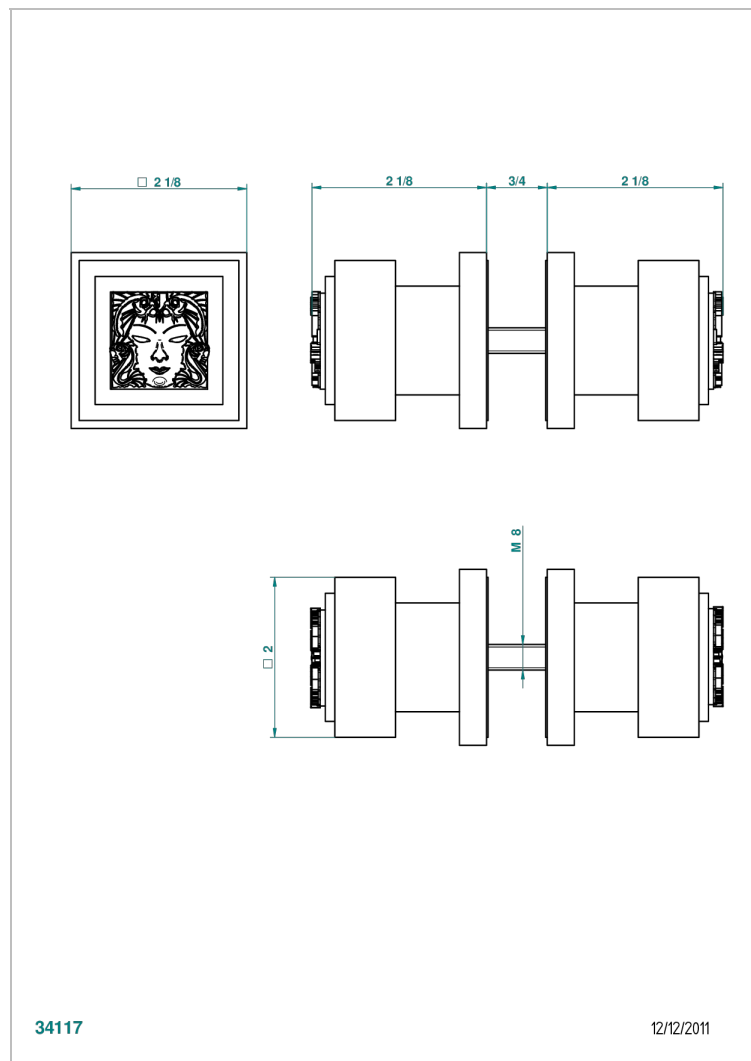

MASQUE DE FEMME SMOOTH METAL

A2U-638V

Pair of large door knobs

CHARACTERISTIC

- Masque de Femme Smooth metal
- Pair of large door knobs

AVAILABLE FINITIONS

Antique nickel - H28
Black ceram - D30
Blush PVD - H62
Brass color PVD - H49
Brown bronze color PVD - F33
Gold color PVD - H52