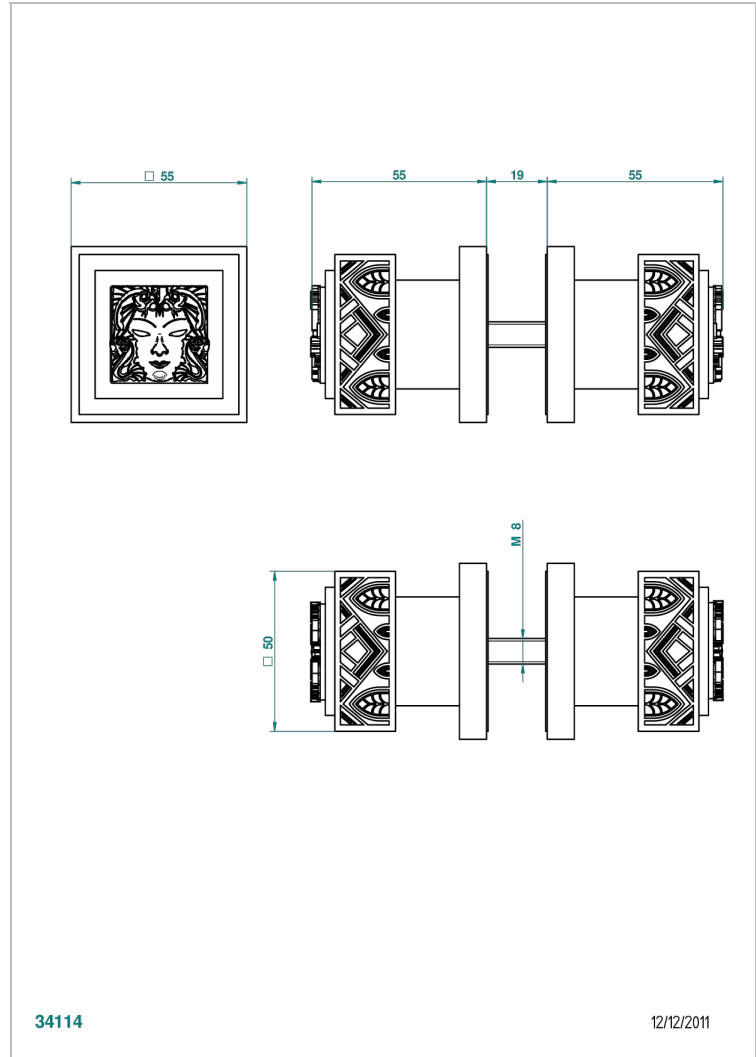

MASQUE DE FEMME ENGRAVED METAL

A2T-638V

Pair of large knobs

THG[®]
PARIS

34114

12/12/2011

CHARACTERISTIC

- Masque de Femme Engraved Metal
- Pair of large knobs