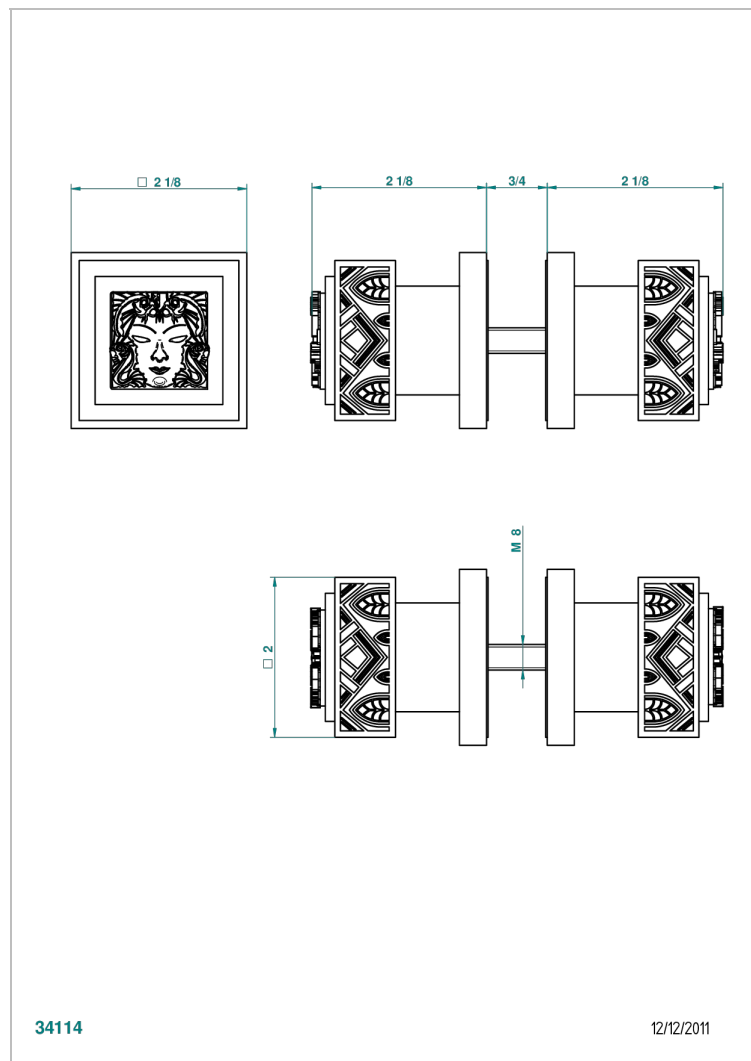

# MASQUE DE FEMME ENGRAVED METAL

A2T-638V

Pair of large knobs

## CHARACTERISTIC

- Masque de Femme Engraved Metal
- Pair of large knobs