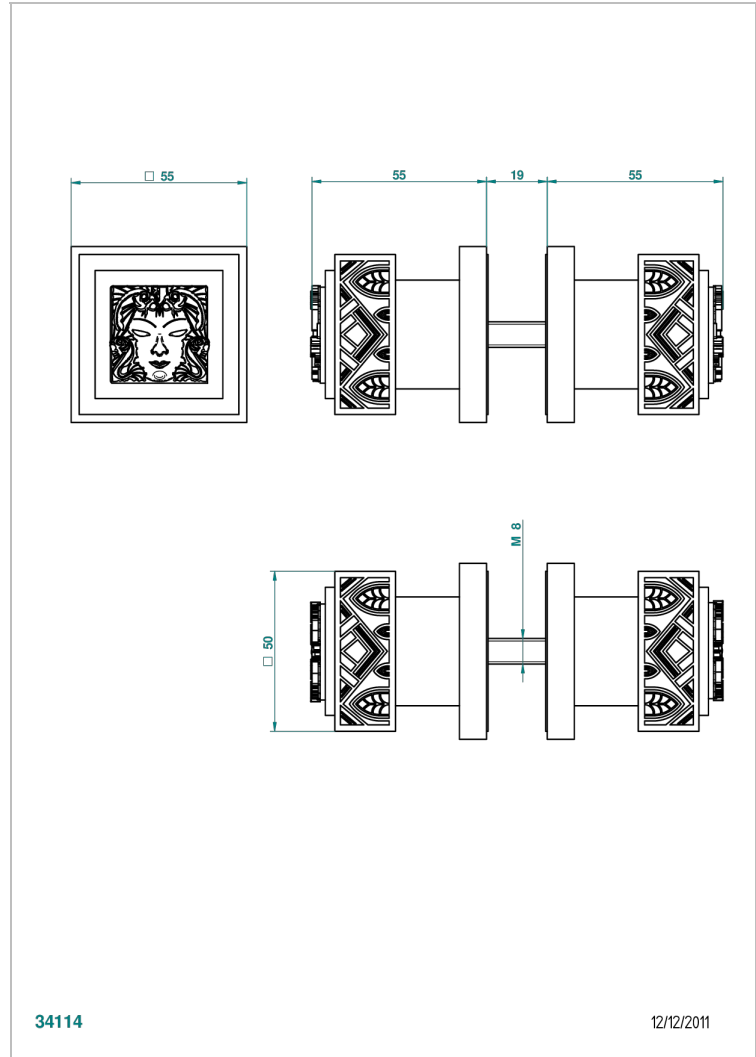

MASQUE DE FEMME ENGRAVED METAL

A2T-638V

Pair of large door knobs

THG[®]
PARIS

34114

12/12/2011

CHARACTERISTIC

- Masque de Femme Engraved Metal
- Pair of large door knobs

AVAILABLE FINITIONS

Antique nickel - H28
Black ceram - D30
Blush PVD - H62
Brass color PVD - H49
Brown bronze color PVD - F33
Gold color PVD - H52

Graphite PVD - H64
Matt Umber PVD - H67
Matt blush PVD - H60
Matt brass color PVD - H50
Matt brown bronze color PVD - F34
Matt chrome - C02