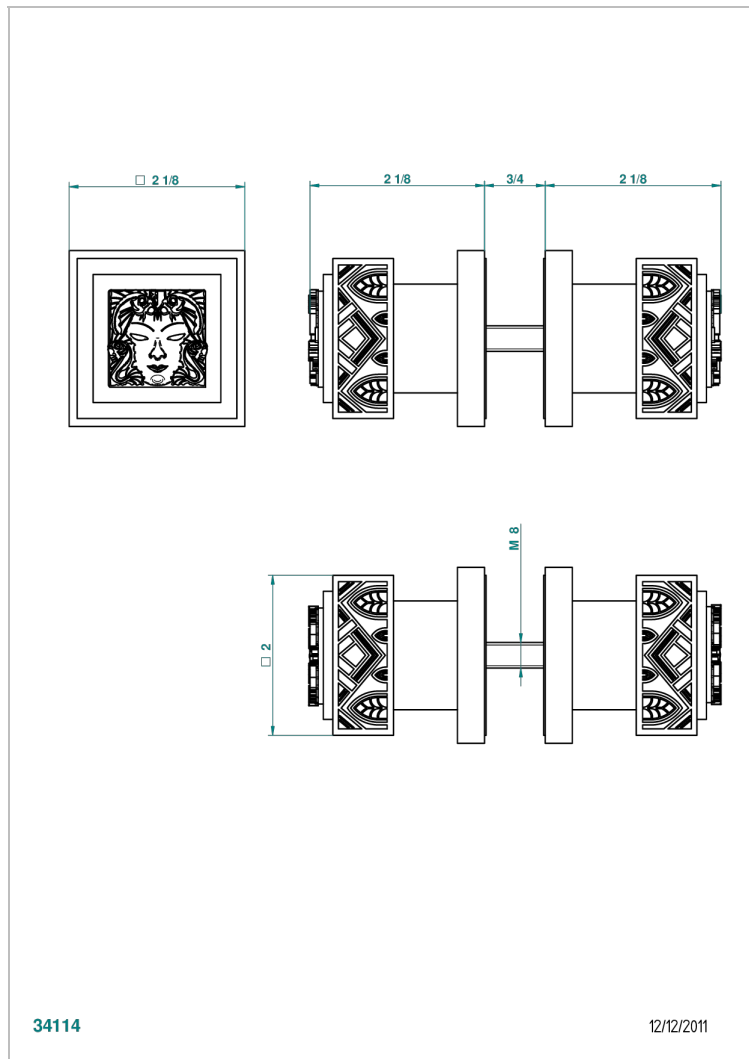

MASQUE DE FEMME ENGRAVED METAL

A2T-638V

Pair of large door knobs

CHARACTERISTIC

- Masque de Femme Engraved Metal
- Pair of large door knobs

AVAILABLE FINITIONS

Antique nickel - H28
Black ceram - D30
Blush PVD - H62
Brass color PVD - H49
Brown bronze color PVD - F33
Gold color PVD - H52