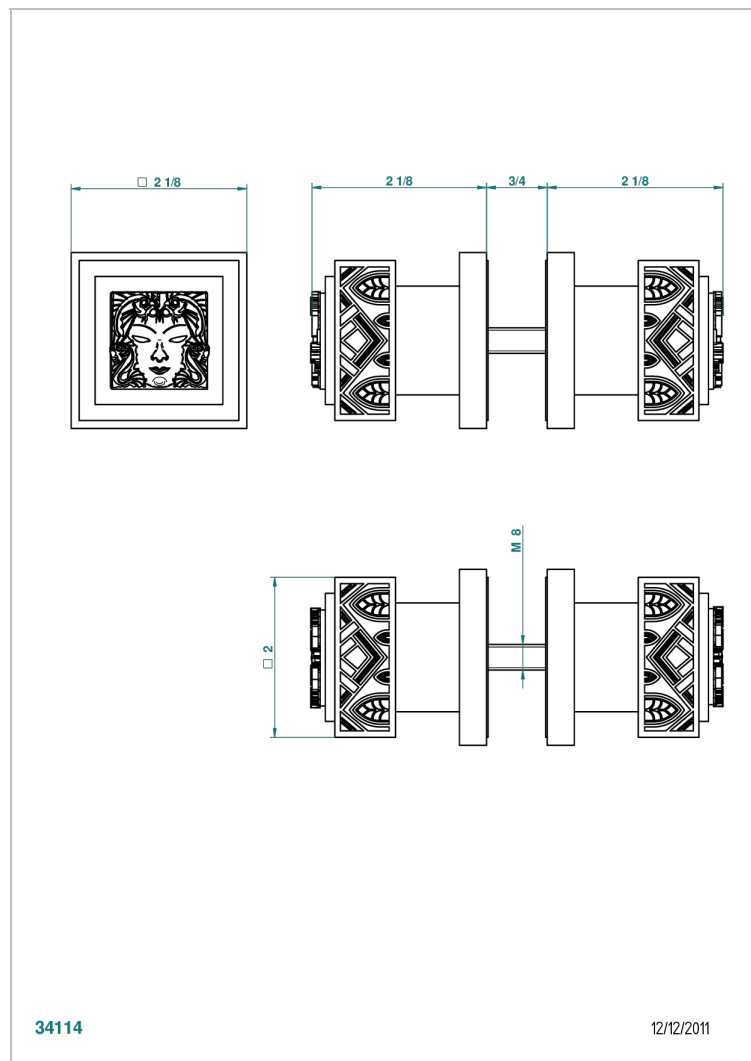

MASQUE DE FEMME ENGRAVED METAL

A2T-638V

Pair of large door knobs

34114

12/12/2011

CHARACTERISTIC

- Masque de Femme Engraved Metal
- Pair of large door knobs

AVAILABLE FINITIONS