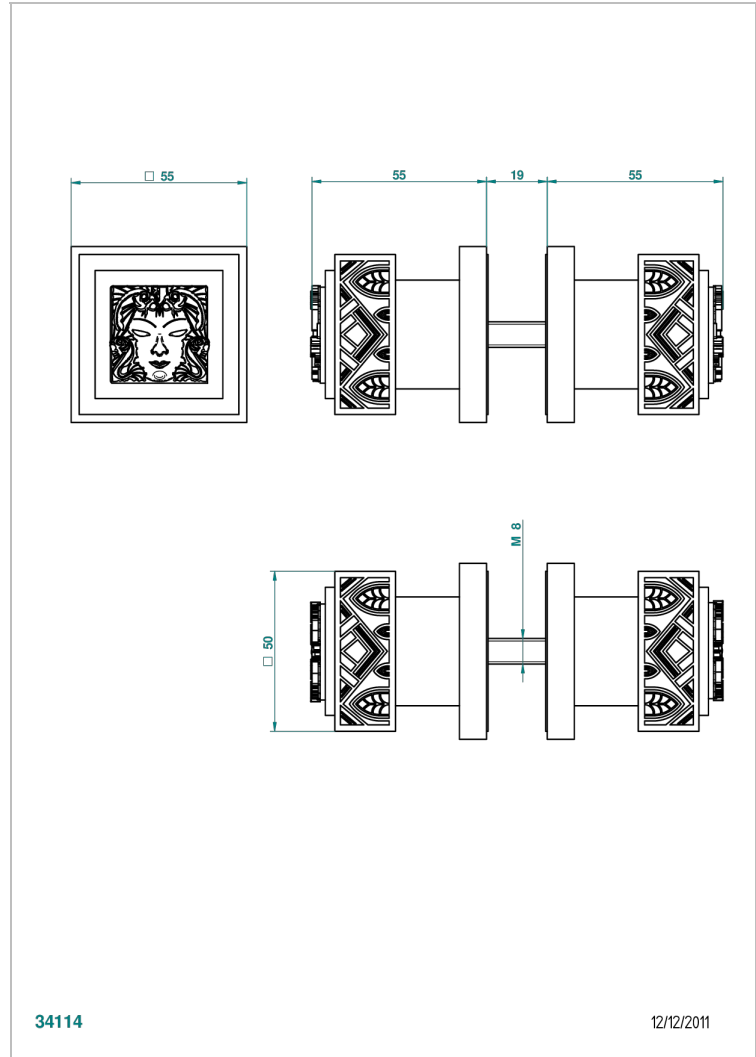

# MASQUE DE FEMME ENGRAVED METAL

A2T-638V

Pair of large door knobs

THG<sup>®</sup>  
PARIS

## CHARACTERISTIC

- Masque de Femme Engraved Metal
- Pair of large door knobs