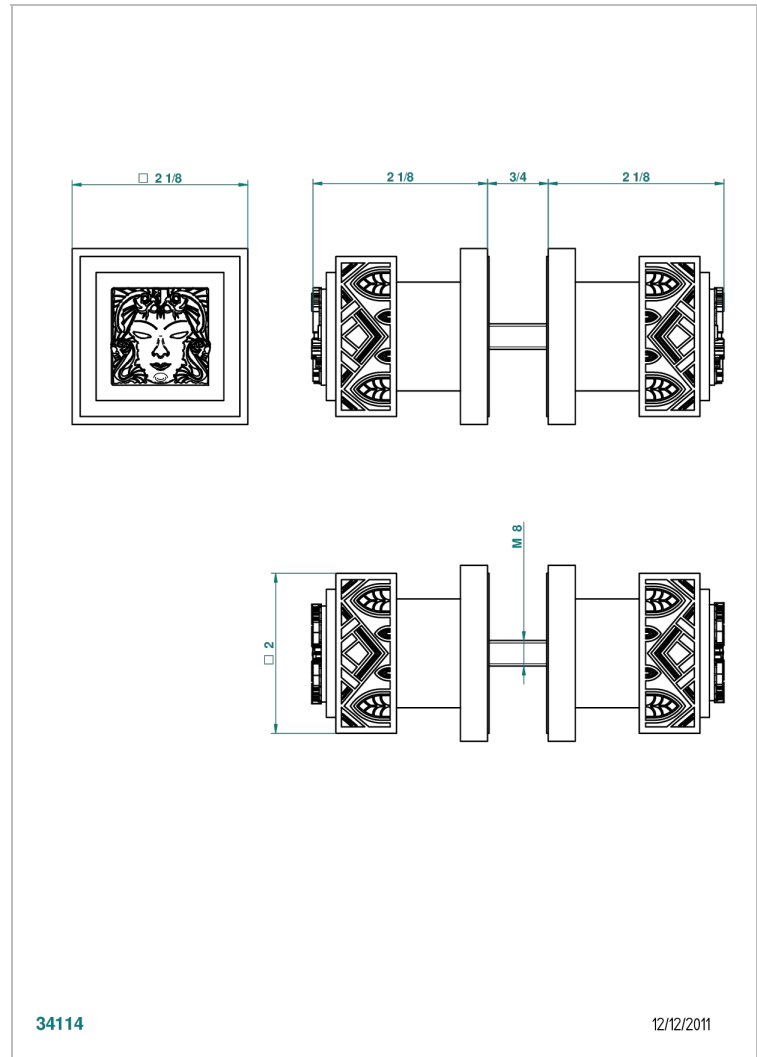

# MASQUE DE FEMME ENGRAVED METAL

A2T-638V

Pair of large door knobs

THG<sup>®</sup>  
PARIS

34114

12/12/2011

## CHARACTERISTIC

- Masque de Femme Engraved Metal
- Pair of large door knobs