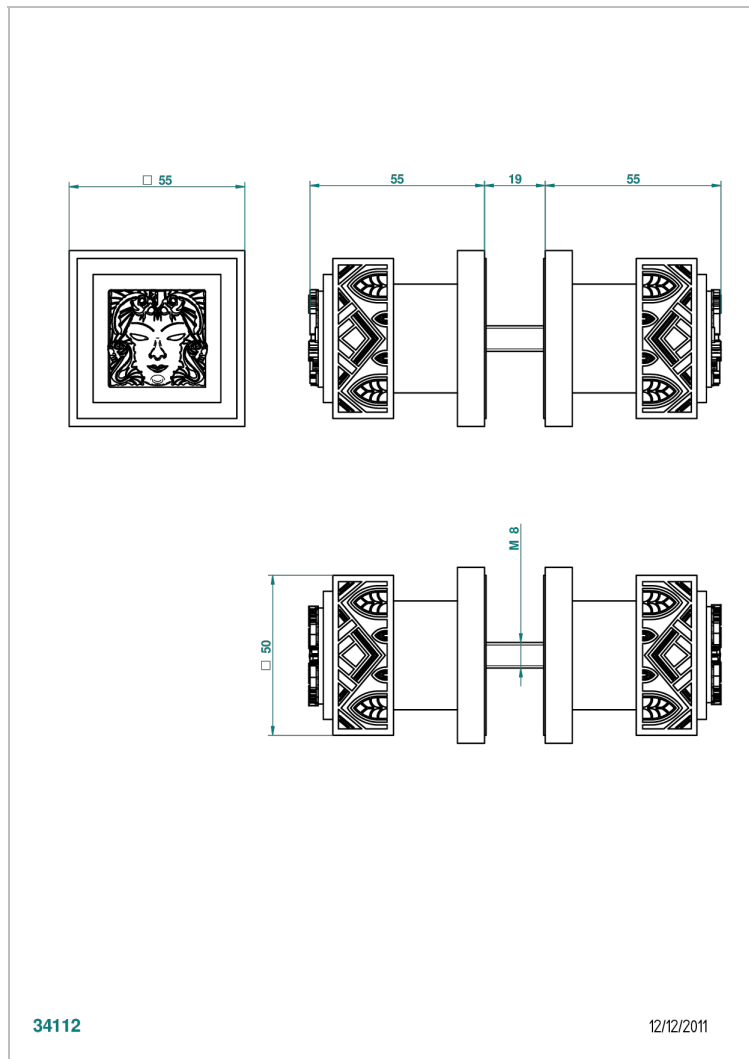

MASQUE DE FEMME SOLAIRE

A2S-638V

Pair of large knobs

THG[®]
PARIS

CHARACTERISTIC

- Masque de Femme Solaire
- Pair of large knobs

AVAILABLE FINITIONS

Black ceram - D30
Chrome polished - A02
Chrome polished / gold polished - G02
Gold mat - F07
Gold polished - F01
Matt chrome (American satin) - C02