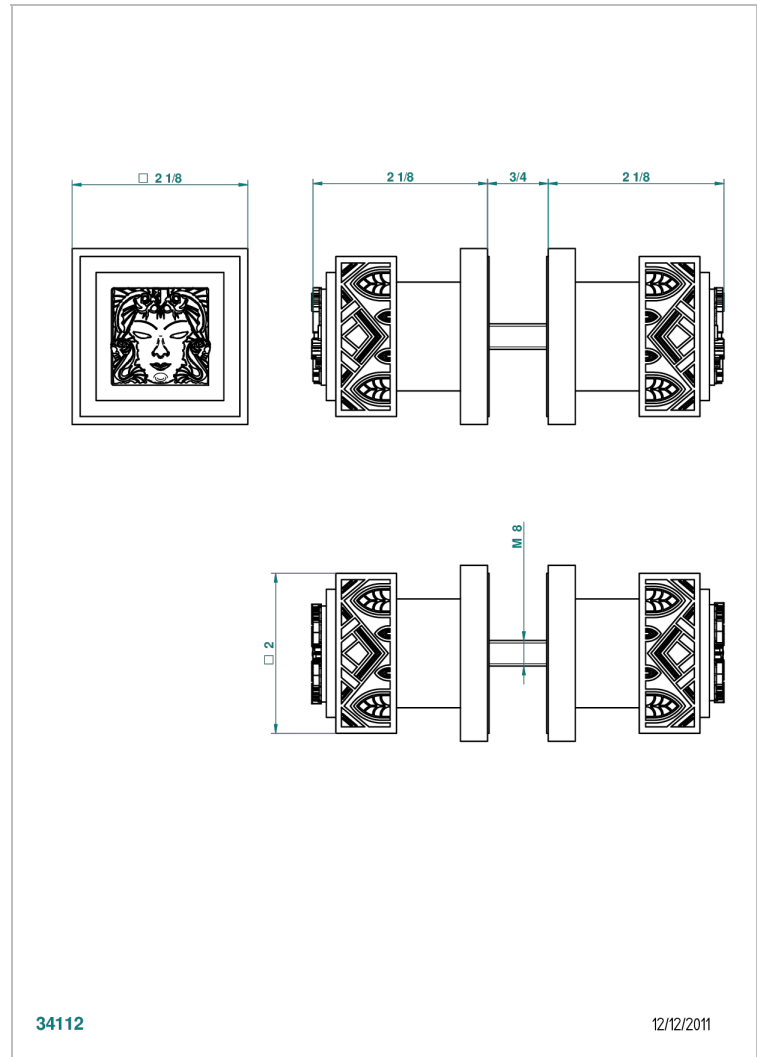

MASQUE DE FEMME SOLAIRE

A2S-638V

Pair of large knobs

THG[®]
PARIS

CHARACTERISTIC

- Masque de Femme Solaire
- Pair of large knobs

AVAILABLE FINITIONS

Black ceram - D30
Chrome polished - A02
Chrome polished / gold polished - G02
Gold mat - F07
Gold polished - F01
Matt chrome (American satin) - C02