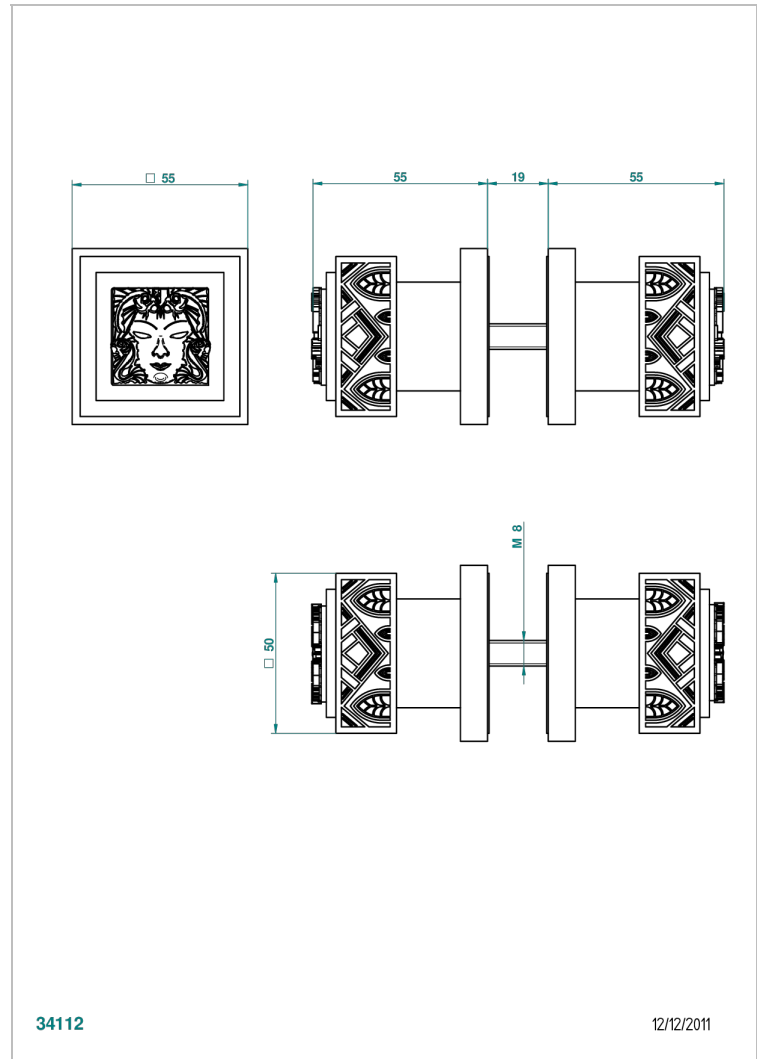

# MASQUE DE FEMME SOLAIRE

A2S-638V

Pair of large door knobs

THG<sup>®</sup>  
PARIS

## CHARACTERISTIC

- Masque de Femme Solaire
- Pair of large door knobs