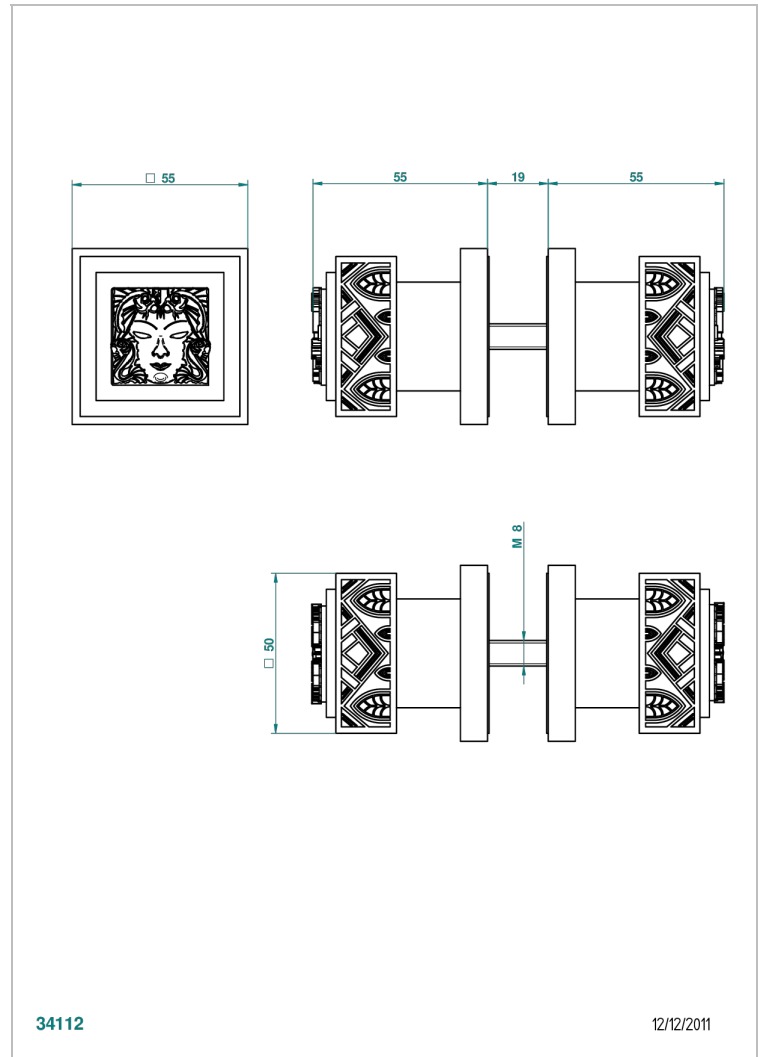

MASQUE DE FEMME SOLAIRE

A2S-638V

Pair of large door knobs

THG[®]
PARIS

34112

12/12/2011

CHARACTERISTIC

- Masque de Femme Solaire
- Pair of large door knobs