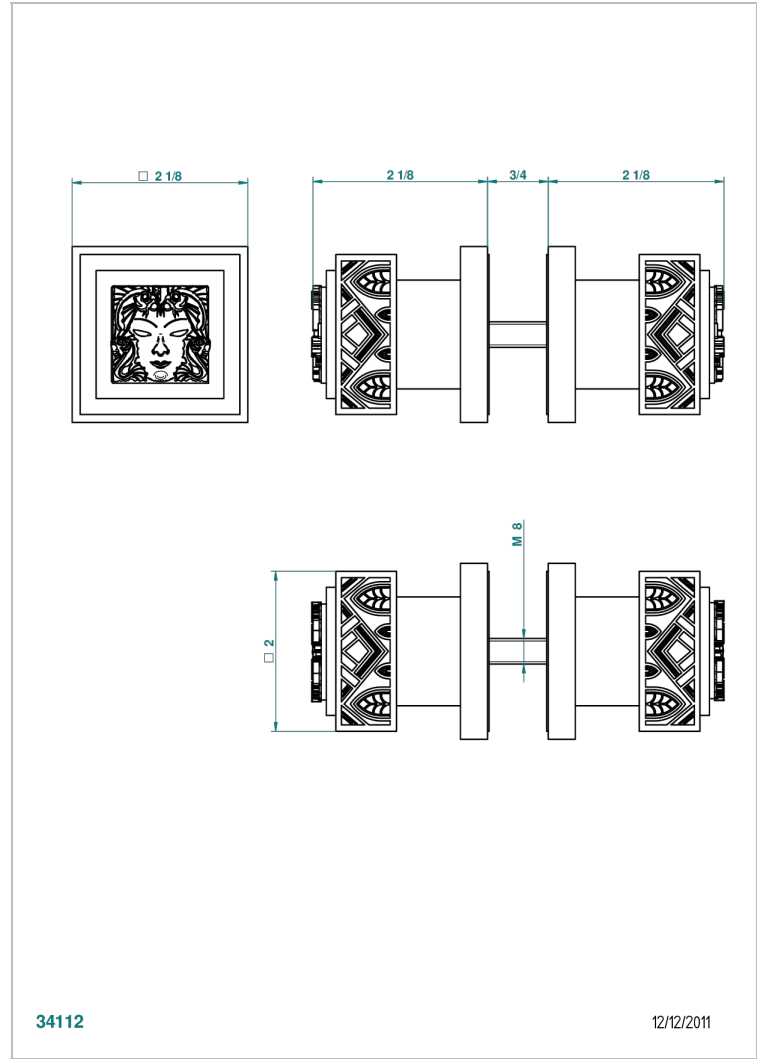

MASQUE DE FEMME SOLAIRE

A2S-638V

Pair of large door knobs

THG[®]
PARIS

CHARACTERISTIC

- Masque de Femme Solaire
- Pair of large door knobs

AVAILABLE FINITIONS

Black ceram - D30
Matt chrome - C02
Matt gold - F07
Matt nickel (color finish) - C01
Polished chrome (color finish) - A02
Polished chrome / Polished gold (color finish) - G02