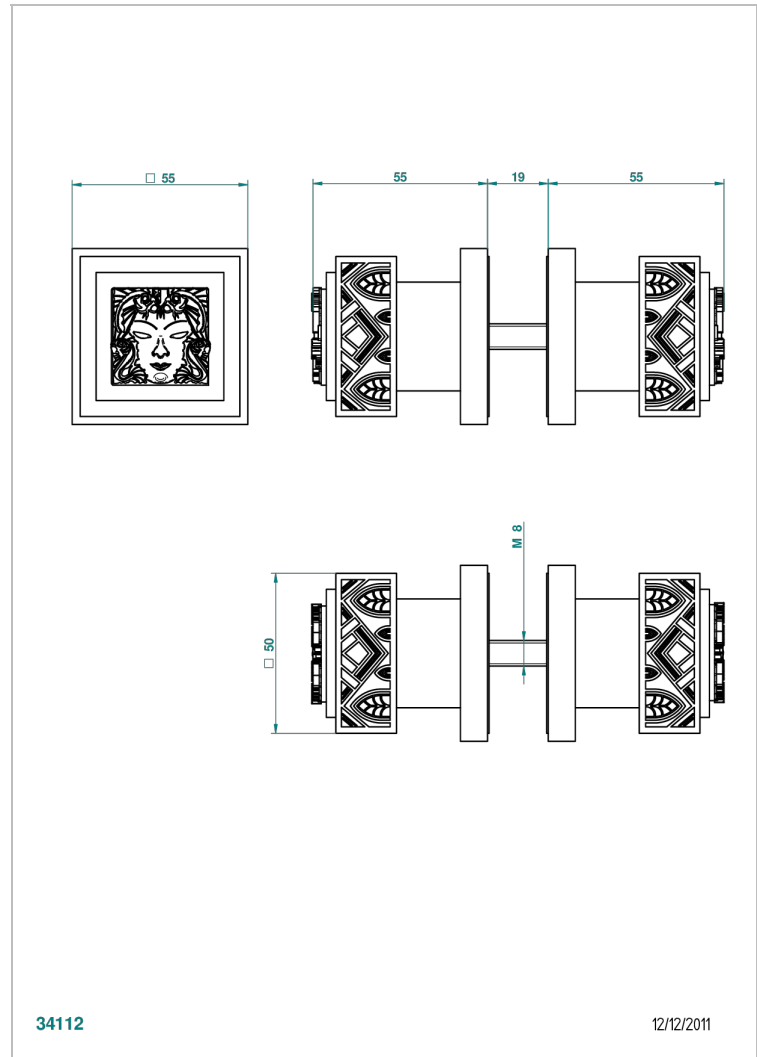

# MASQUE DE FEMME SOLAIRE

A2S-638V

Pair of large door knobs

THG<sup>®</sup>  
PARIS

34112

12/12/2011

## CHARACTERISTIC

- Masque de Femme Solaire
- Pair of large door knobs